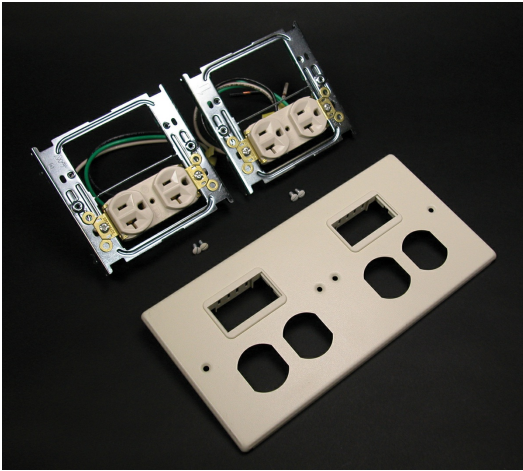

Wiremold
4-GANG W/TWO DUPLEX INSTALLED AND TWO 2A MINI ADAPTERS-IVORY
Part No. CV4047-2WWMM

4000® Series Raceway is the work horse of surface raceway systems. 4000 Series Raceway can be divided for multi-service applications making it ideal for applications requiring a large cable capacity and dual-service requirements. Commercial, institutional, and industrial applications benefit from the rigid steel construction and durable ScuffCoat™ finish of this raceway. 4000 Series Raceway is also ideal for municipalities that have code requirements calling for all steel construction or that prohibit nonmetallic cable management systems.

Features & Benefits

Includes two Pass and Seymour 20A Duplex Receptacles with 12" wire leads installed on bracket. Includes mini adapter that accepts Pass and Seymour Activate inserts and Wiremold Open System communication modules. NOTE: Certified to Canadian Safety Standards for sale in Canada. When ordering these products, change the "V" color prefix to "CV" or the "G" color prefix to "CG" to denote the Canadian versions.