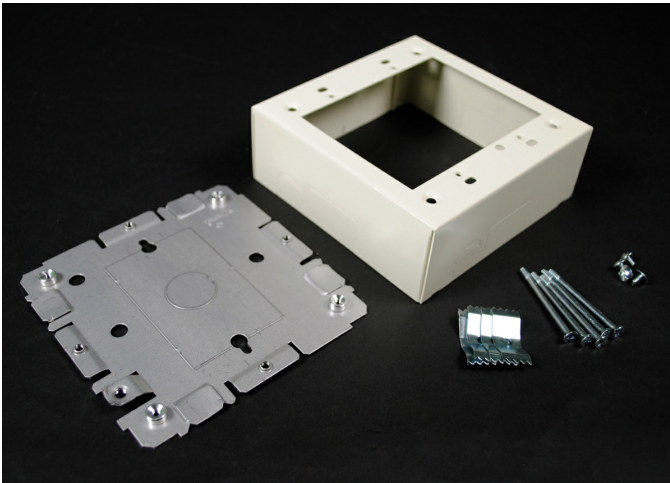

Wiremold
2000 Two-Gang Device Box Fitting
Part No. CV2048-2

Two Gang Device Box. Cover has twistouts for 2000, 500 and 700 Series Raceways. Base has 1/2" trade size KO and rectangular KO for extension to wall box. Base has #10 threaded hole for ground connection.

Features & Benefits

Two Gang Device Box. Cover has twistouts for 2000, 500 and 700 Series Raceways. Base has 1/2" trade size KO and rectangular KO for extension to wall box. Base has #10 threaded hole for ground connection.