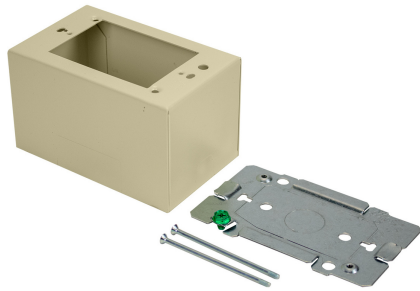

Wiremold
STL EXTRA DEEP BOX 2400 IVORY
Part No. CV2444

2400® Series Raceway is a single compartment raceway designed for communication or power applications and ideal for use in classrooms, offices, and hotel applications, or anywhere a small low profile raceway is needed. 2400D® Series Divided Raceway is a low profile steel raceway for use where a limited number of power and low voltage cables are required in the same raceway.

Features & Benefits

One-gang device box with extra depth to allow installation of cabling that requires greater bend radius and storage. Cover has one twistout for 2400 Series Raceway on each side and one twistout for 500 and 700 Series Raceway on the top and bottom. Accepts industry standard faceplates for electrical and communication devices. NOTE: Accepts NEMA single-gang standard faceplates. Certified to Canadian Safety Standards for sale in Canada. When ordering this product for Canada, add "C" to the beginning of the part number to denote Canadian versions, i.e. "CV2444" or "C2444-FW".

Specifications

General Info

Product Line	Wiremold	UPC Number	786776563740
Country Of Origin	United States		

Dimensions

Product Width US	2.875 in	Product Depth US	2.75 in
Product Length US	4.625 in		

Listing Agencies / 3rd Party Agencies