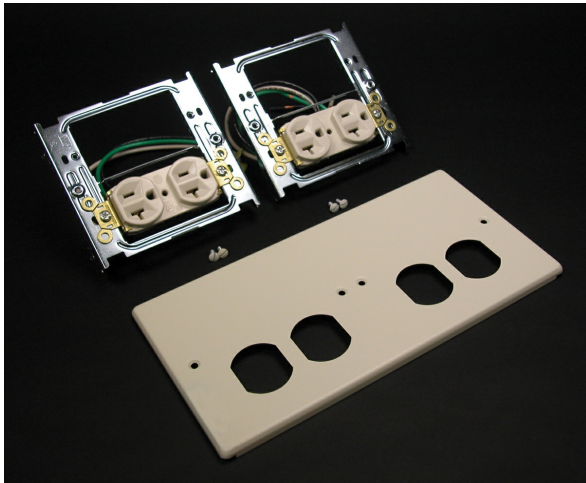

Wiremold
4-GANG W/TWO DUPLEX RECEPTACLES INS IVORY
Part No. CV4047-2WWXX

4000® Series Raceway is the work horse of surface raceway systems. 4000 Series Raceway can be divided for multi-service applications making it ideal for applications requiring a large cable capacity and dual-service requirements. Commercial, institutional, and industrial applications benefit from the rigid steel construction and durable ScuffCoat™ finish of this raceway. 4000 Series Raceway is also ideal for municipalities that have code requirements calling for all steel construction or that prohibit nonmetallic cable management systems.

Features & Benefits

Includes two Pass and Seymour 20A Duplex Receptacles with 12" wire leads installed on bracket. NOTE: Certified to Canadian Safety Standards for sale in Canada. When ordering these products, change the "V" color prefix to "CV" or the "G" color prefix to "CG" to denote the Canadian versions.