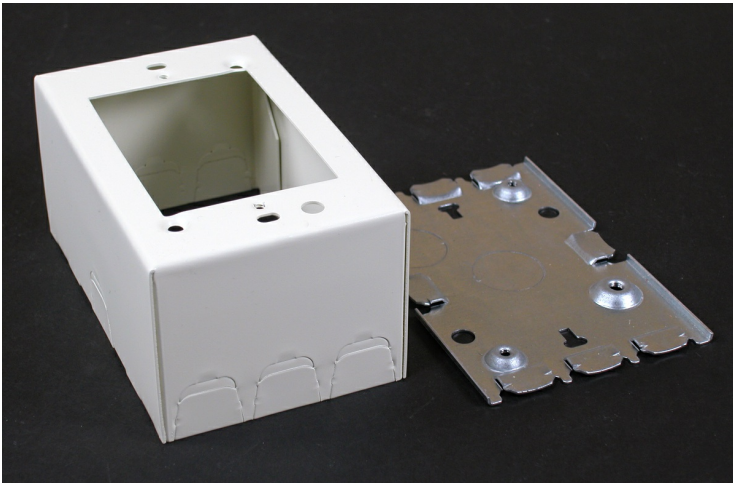

**Wiremold**  
**500/700 Single-Gang Shallow Switch and Receptacle Box Fitting**  
Part No. VC5747

For standard shallow switches and receptacles including single-gang combination devices. Base has two 1/2" trade size KO's. Larger gang boxes available by special order. Single-gang: 4 5/8" L x 2 7/8" W (117mm x 73mm). Accepts NEMA single-gang standard faceplates. NOTE: Certified to Canadian Safety Standards for sale in Canada. When ordering these products, change the "V" color prefix to "vc" or the "WH" color suffix to "WHC" to denote the Canadian versions.

## Features & Benefits

For standard shallow switches and receptacles including single-gang combination devices. Base has two 1/2" trade size KO's. Larger gang boxes available by special order. Single-gang: 4 5/8" L x 2 7/8" W (117mm x 73mm). Accepts NEMA single-gang standard faceplates. NOTE: Certified to Canadian Safety Standards for sale in Canada. When ordering these products, change the "V" color prefix to "vc" or the "WH" color suffix to "WHC" to denote the Canadian versions.

### Dimensions

Product Width US	2.875 in	Product Depth US	1.375 in
Product Length US	4.625 in		