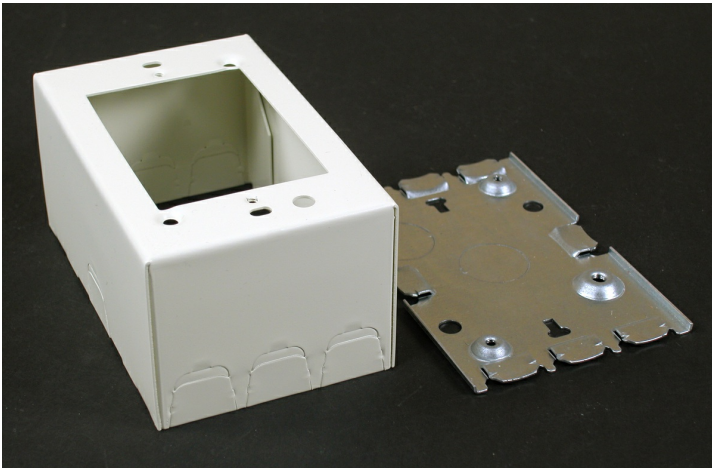

Wiremold
500/700 Single-Gang Extra Deep Switch and Receptacle Box Fitting
Part No. VC5744

For deep devices such as momentary contact, remote control switches, and hospital signaling system devices. Base has 1/2" trade size KOs. Larger gang boxes available by special order. Single-gang: 4 5/8" L x 2 7/8" W (117mm x 73mm). Accepts NEMA single-gang standard faceplates. NOTE: Certified to Canadian Safety Standards for sale in Canada. When ordering these products, change the "V" color prefix to "vc" or the "WH" color suffix to "WHC" to denote the Canadian versions.

Features & Benefits

For deep devices such as momentary contact, remote control switches, and hospital signaling system devices. Base has 1/2" trade size KOs. Larger gang boxes available by special order. Single-gang: 4 5/8" L x 2 7/8" W (117mm x 73mm). Accepts NEMA single-gang standard faceplates. NOTE: Certified to Canadian Safety Standards for sale in Canada. When ordering these products, change the "V" color prefix to "vc" or the "WH" color suffix to "WHC" to denote the Canadian versions.

Specifications

General Info

Product Line	Wiremold	UPC Number	786776048766
Country Of Origin	United States		

Dimensions

Product Width US	2.875 in	Product Depth US	2.75 in
Product Length US	4.625 in		

Listing Agencies / 3rd Party Agencies