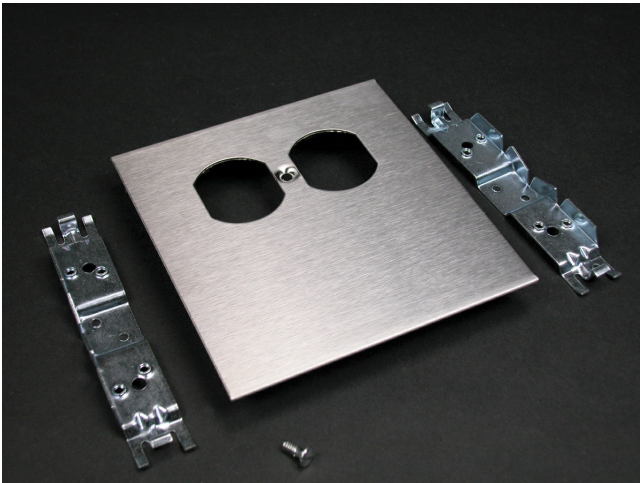

Wiremold  
**DUPLEX RECEPTACLE COVER**  
Part No. CS4048B

The versatile 4000® Series Raceway in stainless steel has the unique combination of strength and beauty. This not only makes stainless steel raceway highly functional, but also an attractive design element. Ideal for installations where atmospheric corrosives or acidic cleaning solvents make rust a particular concern, S4000 Series Raceway provides all the benefits of the industry-standard Steel 4000 Series Raceway. The smooth brushed finish provides a sleek, polished look to compliment contemporary, upscale applications.

## Features & Benefits

For installation of one duplex receptacle cover. Complete with necessary bridges.