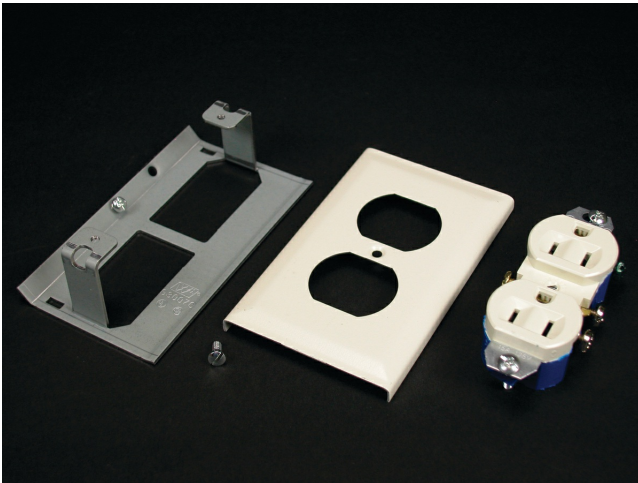

Wiremold
STL DUPLEX RECEPT & COVER 3000 IV
Part No. CV3043GE

3000 ® Series Raceway provides wiring capacities for small to medium size installations. Power, communication, or A/V devices can be wired into the raceway for a flush appearance satisfying both aesthetic and functional requirements. 3000 Series Raceway is ideally suited for wiring applications in frequently changing environments such as labs, hospitals and other industrial applications.

Features & Benefits

Installs commercially available 15A-125V (NEMA-15R) grounding receptacles into 3000 Series Raceway. Grounding receptacle included. NOTE: Certified to Canadian Safety Standards for sale in Canada. When ordering these products, change the "V" color prefix to "CV" or the "G" color prefix to "CG" to denote the Canadian versions.