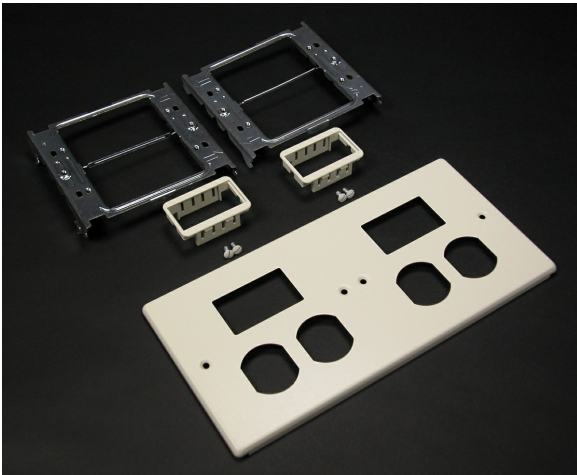

Wiremold
4-GANG W/TWO DUPLEX AND TWO 2A MINI ADAPTER BEZELS-IVORY
Part No. CV4047-2BBMM

4000® Series Raceway is the work horse of surface raceway systems. 4000 Series Raceway can be divided for multi-service applications making it ideal for applications requiring a large cable capacity and dual-service requirements. Commercial, institutional, and industrial applications benefit from the rigid steel construction and durable ScuffCoat™ finish of this raceway. 4000 Series Raceway is also ideal for municipalities that have code requirements calling for all steel construction or that prohibit nonmetallic cable management systems.

Features & Benefits

Accepts 15A and 20A duplex receptacles and 106 style frame. Includes mini adapter that accepts Pass and Seymour Activate inserts or Wiremold Open System communications modules. NOTE: Certified to Canadian Safety Standards for sale in Canada. When ordering these products, change the "V" color prefix to "CV" or the "G" color prefix to "CG" to denote the Canadian versions.