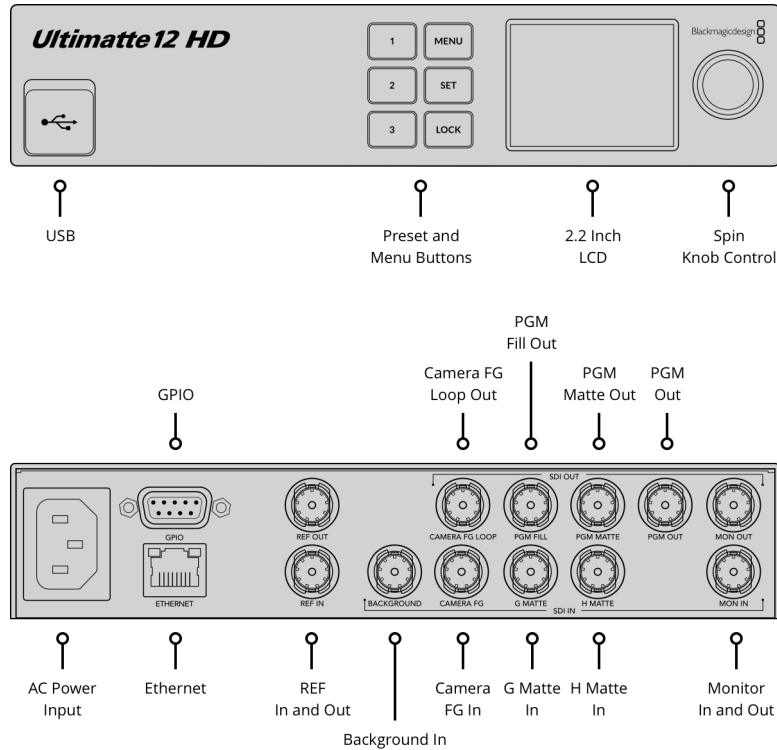

## Connections

**SDI Video Inputs**

5

**SDI Rates**

270Mb, 1.5G, 3G.

**GPIO**

DE15

**SDI Video Outputs**

4

**Video Input Re-Sync**

On all inputs.

**Ethernet**

Up to 1Gb/s for device control and loading stills into Media Pool.

**SDI Video Loop Outputs**

1

reclocked SD or HD Camera FG.

**Reference Connections**

1 x BNC In, 1 x BNC Out.  
Tri-Sync or Black Burst.

**Computer Interface**

1 x USB-C 3.0 for device configuration and software updates.