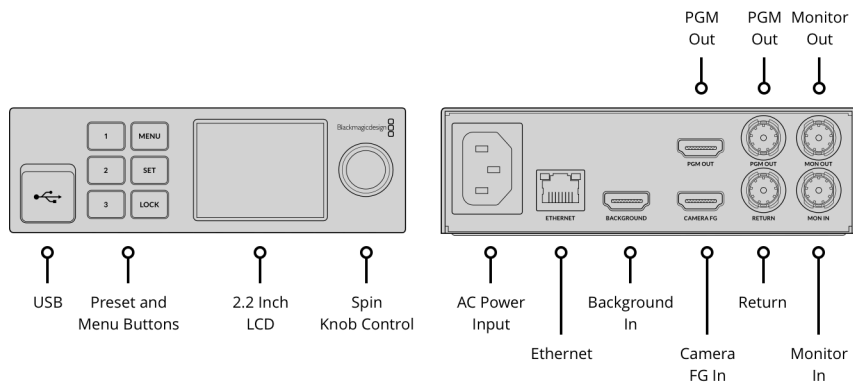

Ultimatte 12 HD Mini

£419

Ultimatte 12 HD Mini is an advanced real time keyer designed for creating next generation virtual sets and more with consumer cameras. The HDMI connections are perfect for use with Blackmagic Studio Cameras, Pocket Cinema Cameras and ATEM Mini live production switchers. Plus there's a massive 6 GB frame store for realistic fixed camera virtual sets from pre rendered still frames. Ultimatte 12 HD Mini features broadcast quality algorithms and color science to deliver photorealistic composites.

Connections

SDI Video Inputs

2

Monitor In for monitor cascade plus Return In for camera control.

SDI Video Outputs

2

HDMI Video Inputs

2

HDMI Video Outputs

1

Video Input Re-Sync

On all inputs.

SDI Rates

270Mb, 1.5G, 3G.

Ethernet

Up to 1Gb/s for device control and loading stills into Media Pool.

Computer Interface

1 x USB-C 3.0 for device configuration and software updates.