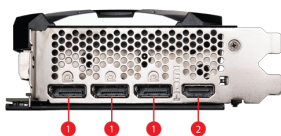

SPECIFICATIONS

Model Name	GeForce RTX™ 4070 Ti SUPER 16G VENTUS 3X OC
Graphics Processing Unit	NVIDIA® GeForce RTX™ 4070 Ti SUPER
Interface	PCI Express® Gen 4
Core Clocks	Extreme Performance: 2655 MHz (MSI Center) Boost: 2640 MHz
CUDA® CORES	8448 Units
Memory Speed	21 Gbps
Memory	16GB GDDR6X
Memory Bus	256-bit
Output	DisplayPort x 3 (v1.4a) HDMI™ x 1 (Supports 4K@120Hz HDR, 8K@60Hz HDR, and Variable Refresh Rate as specified in HDMI™ 2.1a)
HDCP Support	Y
Power consumption	285 W
Power connectors	16-pin x 1
Recommended PSU	700 W
Card Dimension (mm)	308 x 120 x 52 mm
Weight (Card / Package)	1107g / 1661g
DirectX Version Support	12 Ultimate
OpenGL Version Support	4.6
Maximum Displays	4
G-SYNC® technology	Y
Digital Maximum Resolution	7680 x 4320

CONNECTIONS

1. DisplayPort
2. HDMI™

FEATURES

Afterburner

Take full control with the most recognized and widely used graphics card overlocking software in the world.

Triple Fan

Three fans and a huge heatsink ensure a cool and quiet experience for you.

TORX FAN 4.0

A masterpiece of teamwork, fan blades work in pairs to create unprecedented levels of focused air pressure.

Core Pipe

Precision-machined heat pipes ensure max contact to the GPU and spread heat along the full length of the heatsink.

Airflow Control

Don't sweat it, Airflow Control guides the air to exactly where it needs to be for maximum cooling.

Copper Baseplate

A solid nickel-plated copper baseplate transfers heat from the GPU to all heat pipes for better cooling.