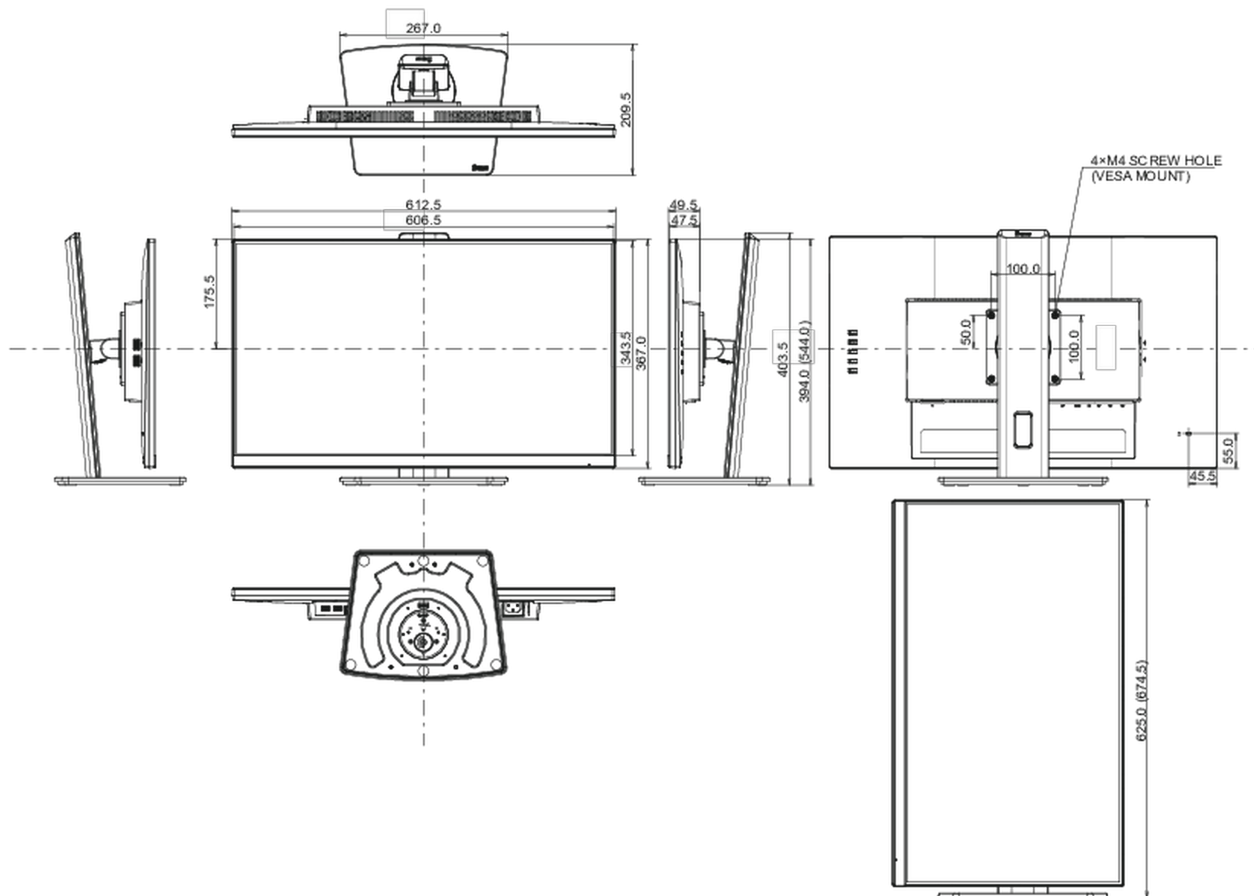

04 MECHANICAL

Display position adjustments	height, swivel, tilt, pivot (rotation both sides)
Height adjustment	150mm
Rotation (PIVOT function)	90°
Swivel stand	90°; 45° left; 45° right
Tilt angle	22° up; 5° down
VESA mounting	100 x 100mm
Cable management system	yes

05 ACCESSORIES INCLUDED

Cables	power, USB, HDMI, DP
Other	quick start guide, safety guide

06 POWER MANAGEMENT

Power supply unit	internal
Power supply	AC 100 - 240V, 50/60Hz
Power usage	17W typical, 0.5W stand by, 0.3W off mode

08 DIMENSIONS / WEIGHT

Product dimensions W x H x D	612.5 x 394 (544) x 209.5mm
Box dimensions W x H x D	690 x 455 x 168mm
Weight (without box)	5.7kg
EAN code	4948570123360

All trademarks and registered trademarks acknowledged. E & O E. Specification subject to change without notice. All LCD's comply with ISO-9241-307:2008 in connection with pixel defects.