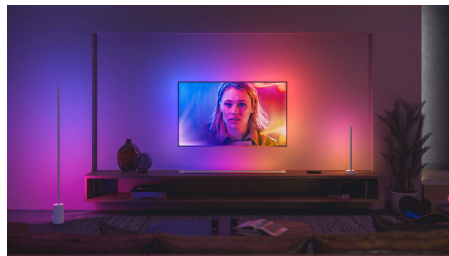

Sync films, TV programmes, music, and games to smart lights

Bring your entertainment to new heights by syncing the action on the screen or the beat of your music to your smart lights.* Choose the way you'd like to sync your lights to your film, music (including with our Spotify integration!), TV programme or game and watch as the colour-capable lights in your Entertainment area react. *Hue Bridge required