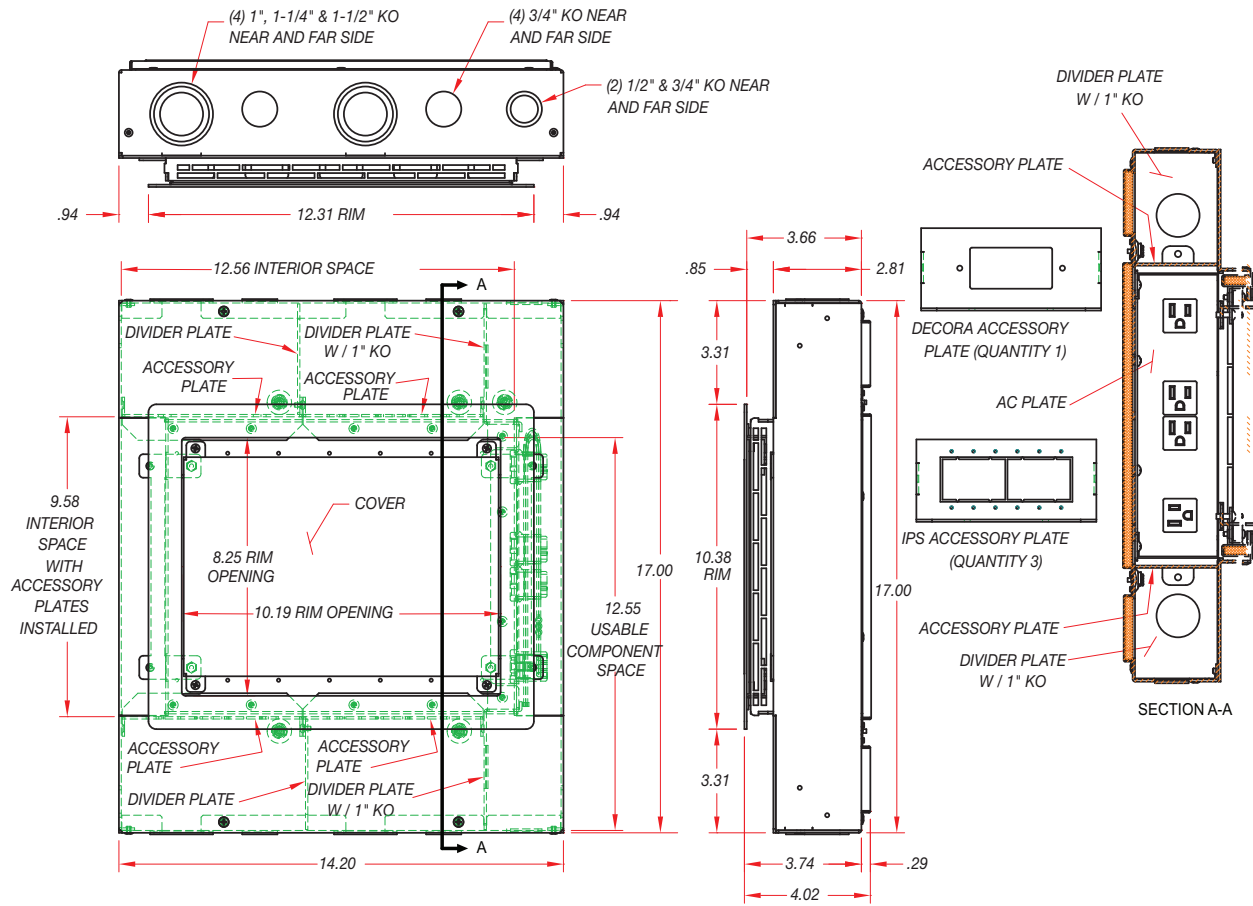

PWB-FR-450 DIMENSIONS