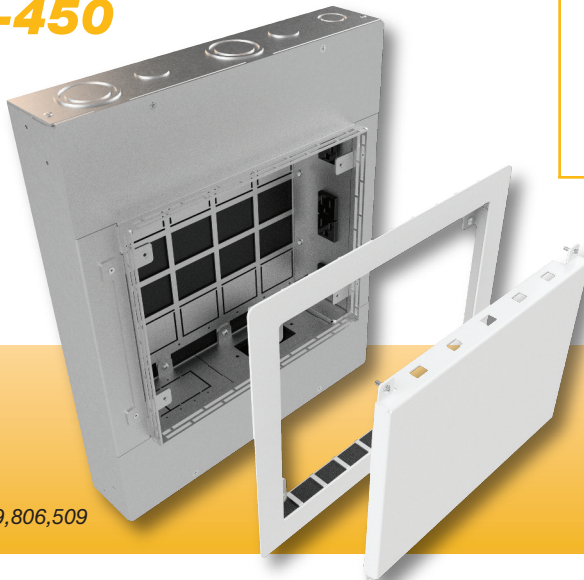

PWB-FR-450

Wall Box Family

Patent 9,806,509

FSR

Metal Products Group

PWB-FR-450

FIRE RATED

DESCRIPTION

FSR is expanding its PWB series wall boxes with the PWB-FR-450. The PWB-FR-450 is a larger capacity box designed to accommodate Digital Devices with outlets and four single gang compartments and is a fire-resistant box.

The PWB-FR-450 is the only fire rated wall box in the infrastructure industry. It is designed for walls that require more opening than is allowed by code and this unique wall box eliminates the need for constructing double walls. The PWB-FR-450 complies with code and lets you hang flat screens with plenty of room for all your in-wall connections.

The PWB-FR-450 is designed for applications where you need to mount larger interfaces or equipment behind a display or in any other custom application. Integrated within the cover and its mounting frame is the proper Fire Resistive Intumescent Material, providing up to 60 minutes of protection. When closed, the PWB's cover is flush to the wall allowing a display to be mounted as close as the mounting surface will allow. The cover is ventilated top and bottom to provide convection cooling and there is a cable exit slot to pass cables from the interior of the box to a display. The covers are available in white and black.

Inside the PWB-FR-450 are four pre-wired AC outlets and four single gang mounting brackets. These brackets can be removed to provide space to mount larger devices. Behind each bracket is a 3/4" and a 1" - 1 1/2" concentric knockout which provides ample wiring flexibility and easy installation.

FEATURES

- Fire Rated UL Listed 1479
- Rugged 14 Gauge Steel
- Black or white cover
- Simple installation
- Four pre-wired AC outlets
- Removable Internal Brackets to accommodate larger devices
- Can accommodate Crestron DM-RMC-4K-SCALER-C
- Mounting hardware included

APPLICATIONS

- Hospitals
- Airports
- Hotels
- Conference Halls
- Shopping Malls
- Concert Halls
- Gathering Centers

ORDERING INFORMATION

PWB-FR-450-WHT	Large Format Wall box with (4) AC and (3) 1-Gang plates & (1) IPS- (Door Finish-White) FRA version
PWB-FR-450-BLK	Large Format Wall box with (4) AC and (3) 1-Gang plates & (1) IPS- (Door Finish-Black) FR version
PWB-450-MMS (Bracket only)	Optional PWB-450-MMS Bracket accommodates Digital interfaces & devices
PWB-450-DM4K (Bracket only)	Optional PWB-450-DM4SK Bracket accommodates Crestron DM-RMC-4K SCALER-C