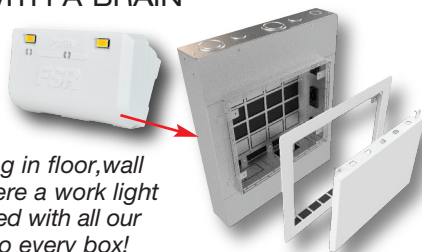

LITE IT

THE LITE WITH A BRAIN

LITE-it easily provides lighting in floor, wall and ceiling boxes, or anywhere a work light is needed. LITE-it can be used with all our Core Solutions. Add LITE-it to every box!

FSR Inc.

244 Bergen Boulevard, Woodland Park, NJ 07424
Phone: 973.785.4347 · Fax: 973.785.4207
Web: www.fsrinc.com · E-mail: sales@fsrinc.com
Order Desk: 1-800-332-FSR1 LIT1611D