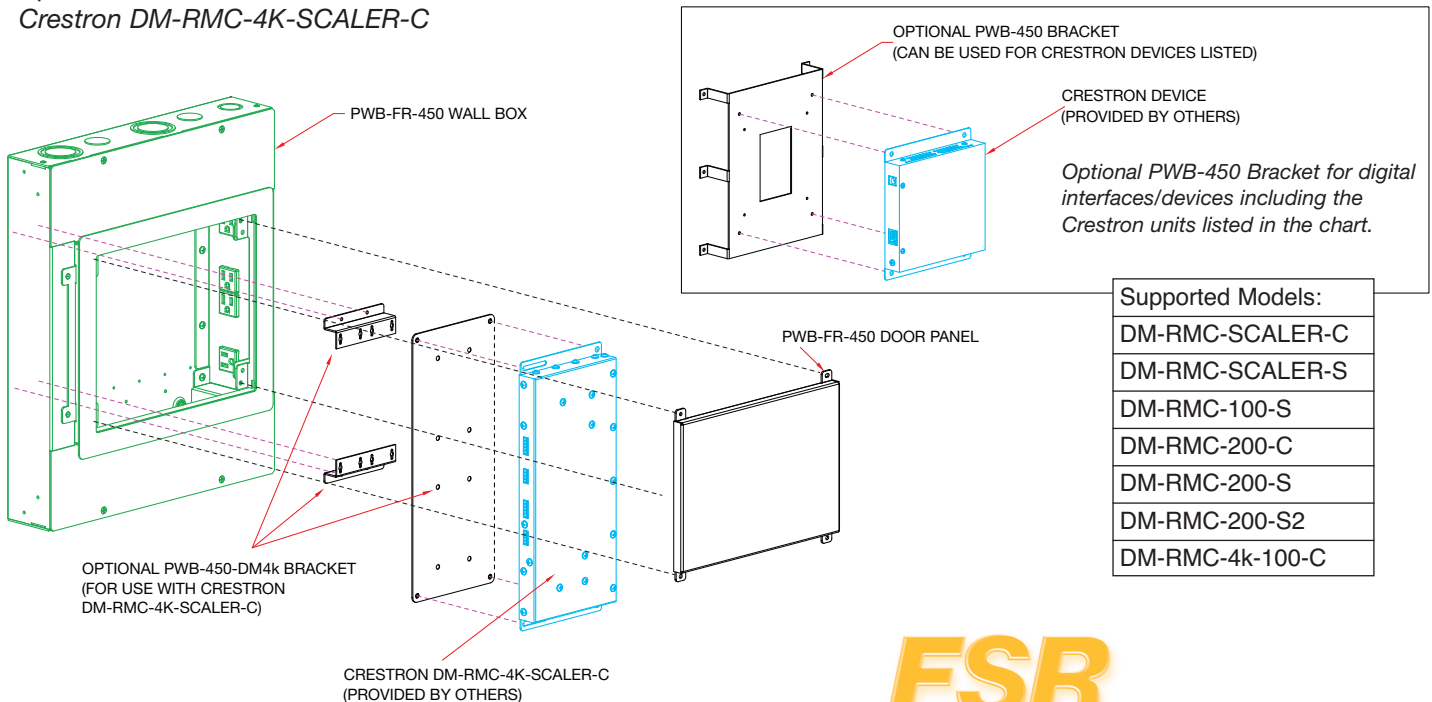

PWB-FR-450 BRACKETS

Optional PWB-450-DM4k Bracket for Crestron DM-RMC-4K-SCALER-C