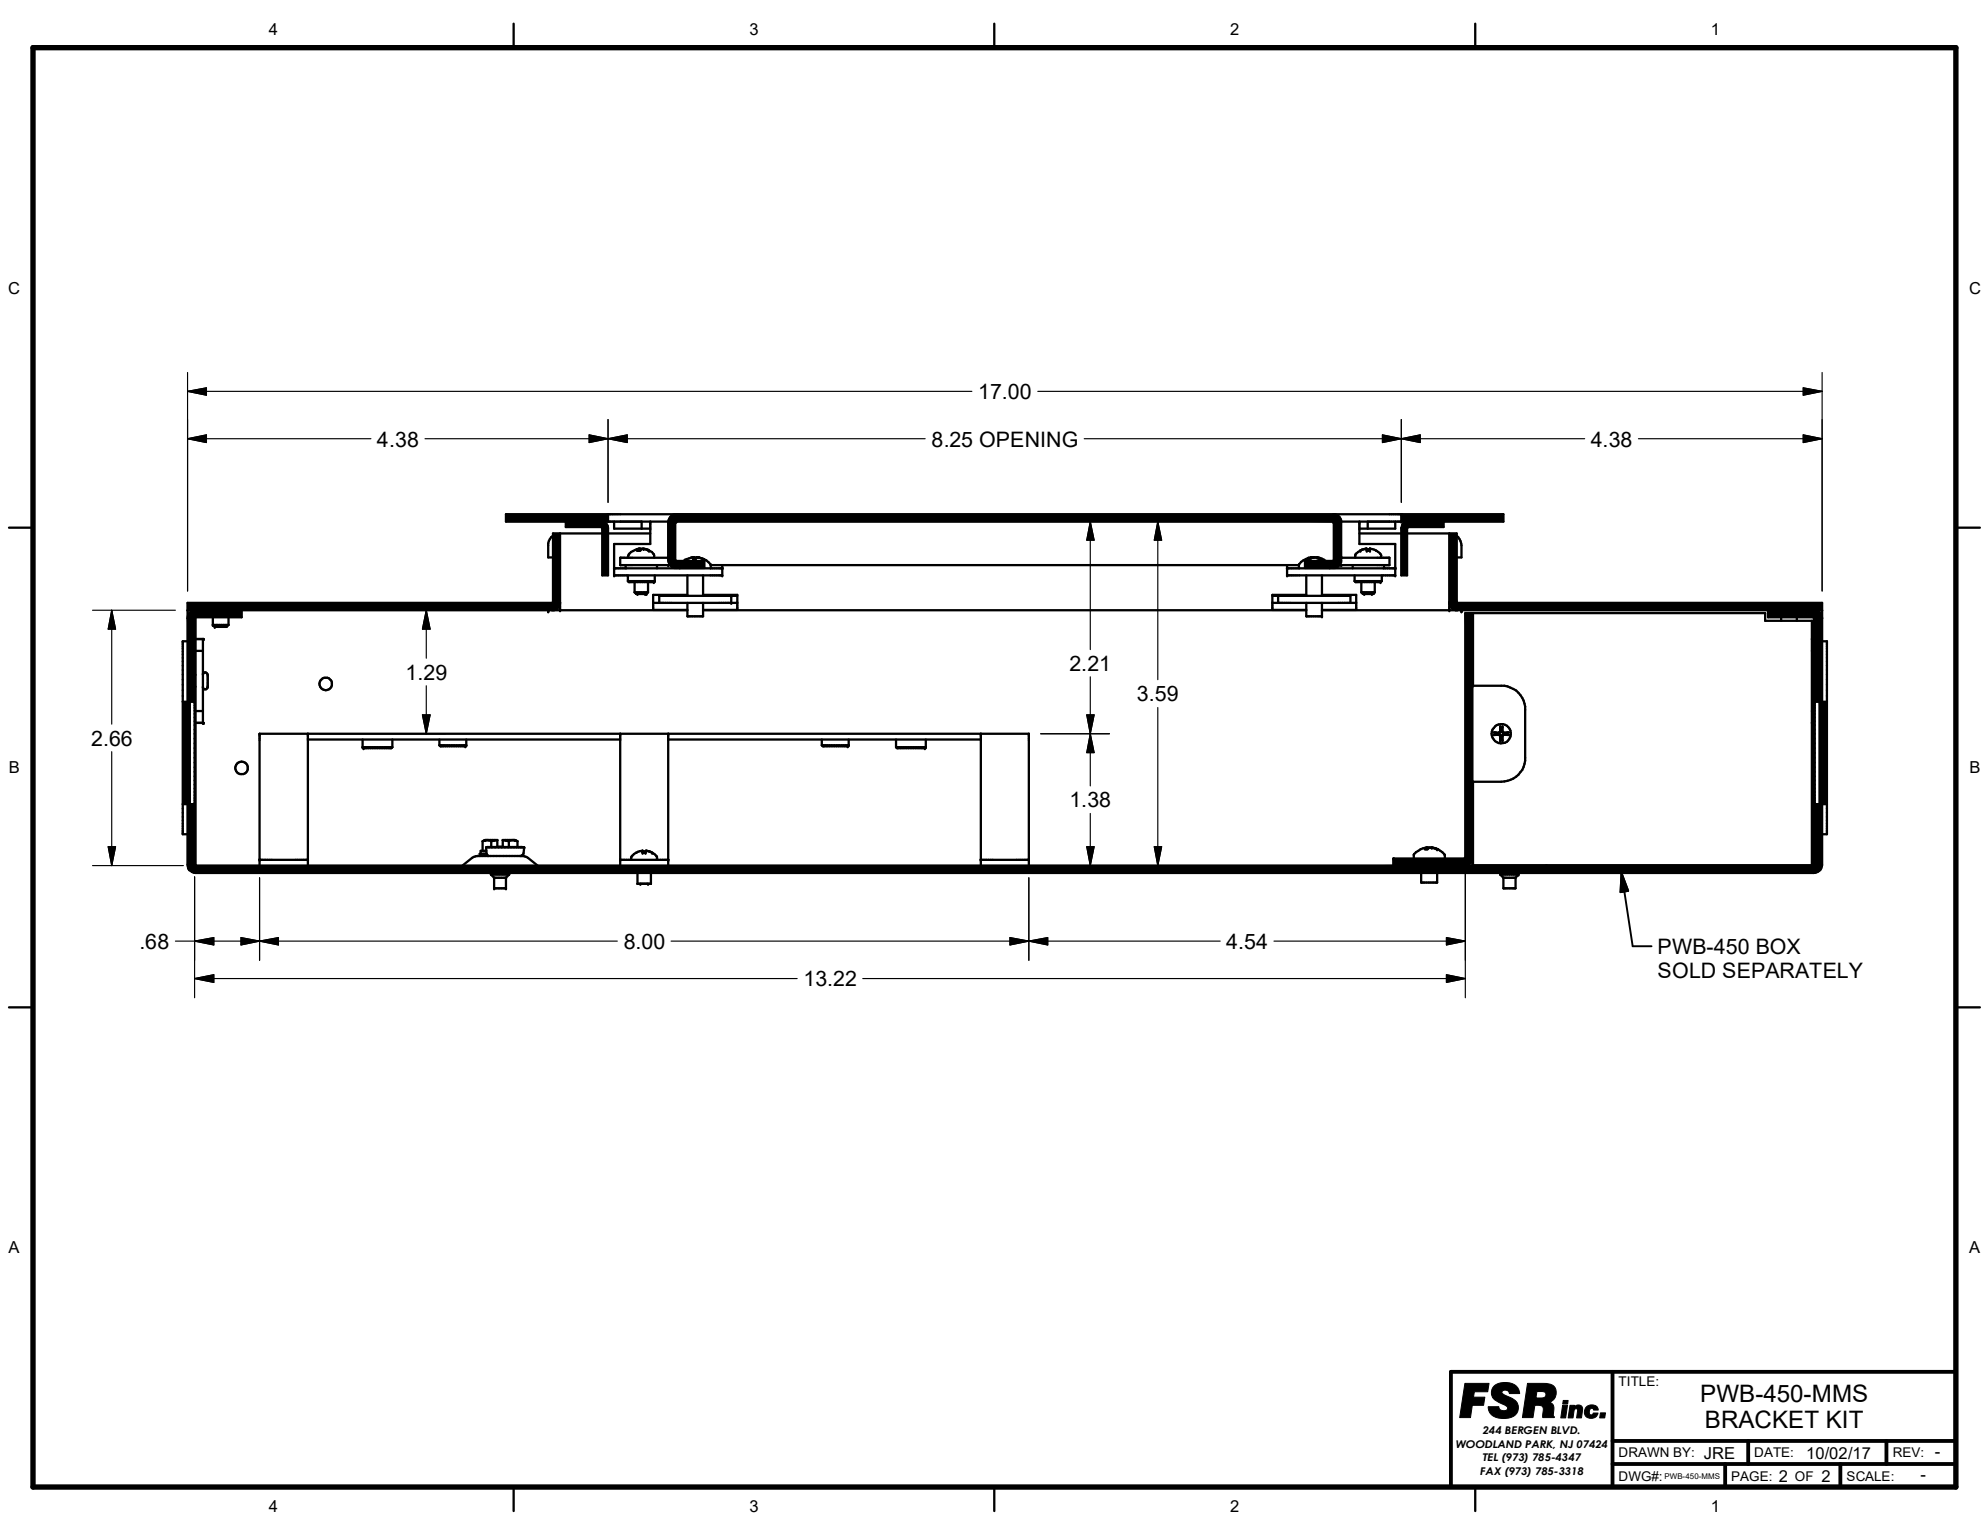

|  |                                |                |          |
|--|--------------------------------|----------------|----------|
| <b>FSR inc.</b><br>244 BERGEN BLVD.<br>WOODLAND PARK, NJ 07424<br>TEL (973) 785-4347<br>FAX (973) 785-3318 | TITLE: PWB-450-MMS BRACKET KIT |                |          |
|  | DRAWN BY: JRE                  | DATE: 10/02/17 | REV: -   |
|  | DWG#: PWB-450-MMS              | PAGE: 1 OF 2   | SCALE: - |