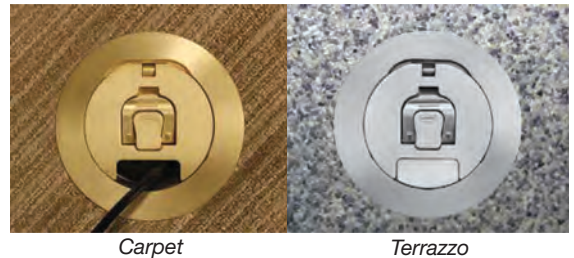

FSR Inc.

244 Bergen Boulevard, Woodland Park, NJ 07424
Phone: 973.998.2300 · Fax: 973.785.4207
Web: www.fsrinc.com · E-mail: sales@fsrinc.com
Order Desk: 1-800-332-FSR1

LIT1591C