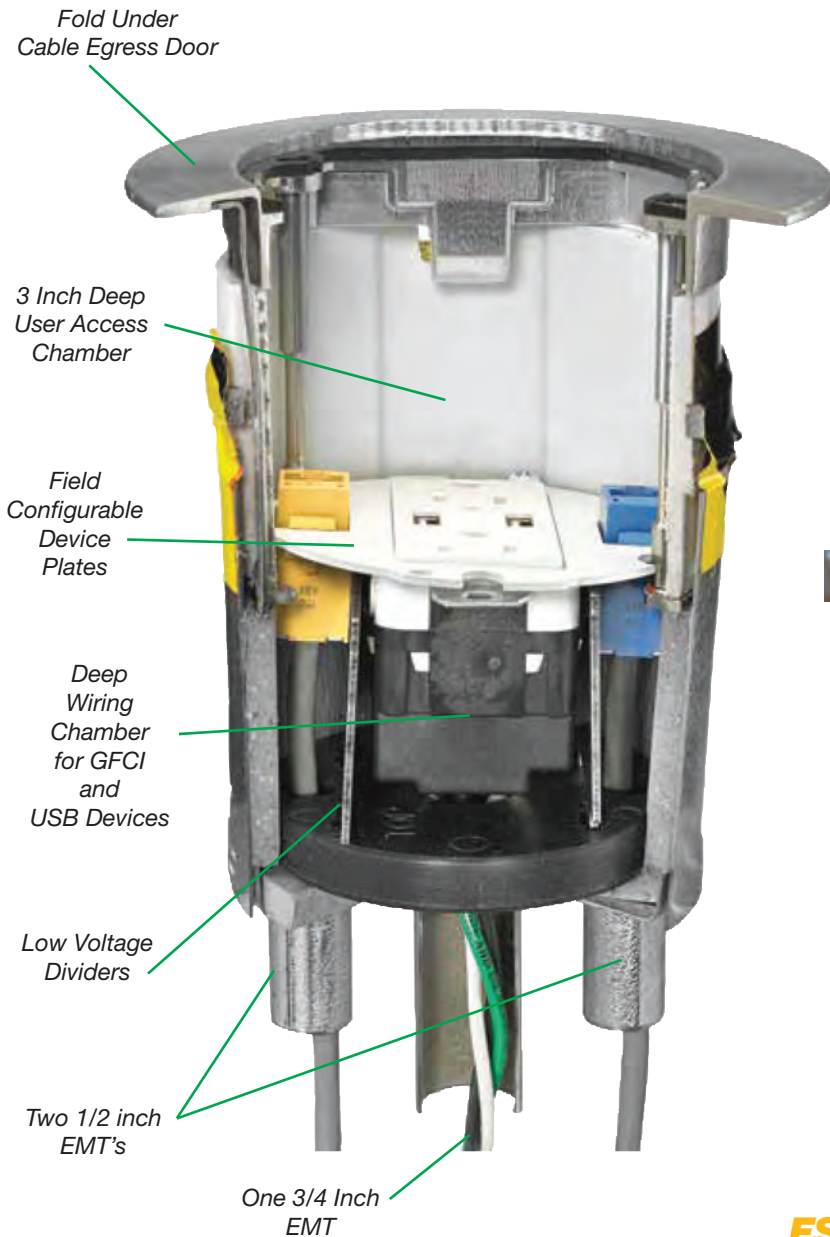

## SF4 - 4" Fire-Rated Poke-Thru

# FSR

Metal Products Group

4" Fire-Rated Poke-Thru

**0.12 Inch Thick Cover Flange, ADA Compliant**

### DESCRIPTION

FSR's 4" Fire-Rated "Poke-Thru" floor boxes provide aesthetics and installation ease. These sturdy core hole products combine flexibility via recessed mounting bracketry to accommodate a wide assortment of power, data and audio video connection options. Covers are available in three architectural finishes: Brushed Aluminum, Brushed Brass and Black providing an attractive appearance with superior durability. The entire cover door swings open 180° and the smaller cable access doors fold down for cable egress while the cover door is securely closed.

### FEATURES

- Step down installation
- Maintains concrete floor fire rating up to two hours
- Junction box standard, 27 cubic inches
- One 3/4 inch conduit for power and two 1/2 inch conduits for low voltage
- 0.12 Inch Thick Cover Flange, ADA Compliant