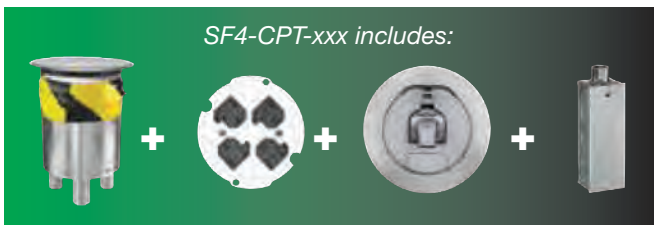

SF4-CPT-QAC-xxx FIRE-RATED POKE-THRU

17774 SF4-CPT-QAC-ALM Brushed Aluminum
17775 SF4-CPT-QAC-BLK Black Powder Coat
17776 SF4-CPT-QAC-BRS Brushed Brass Plated