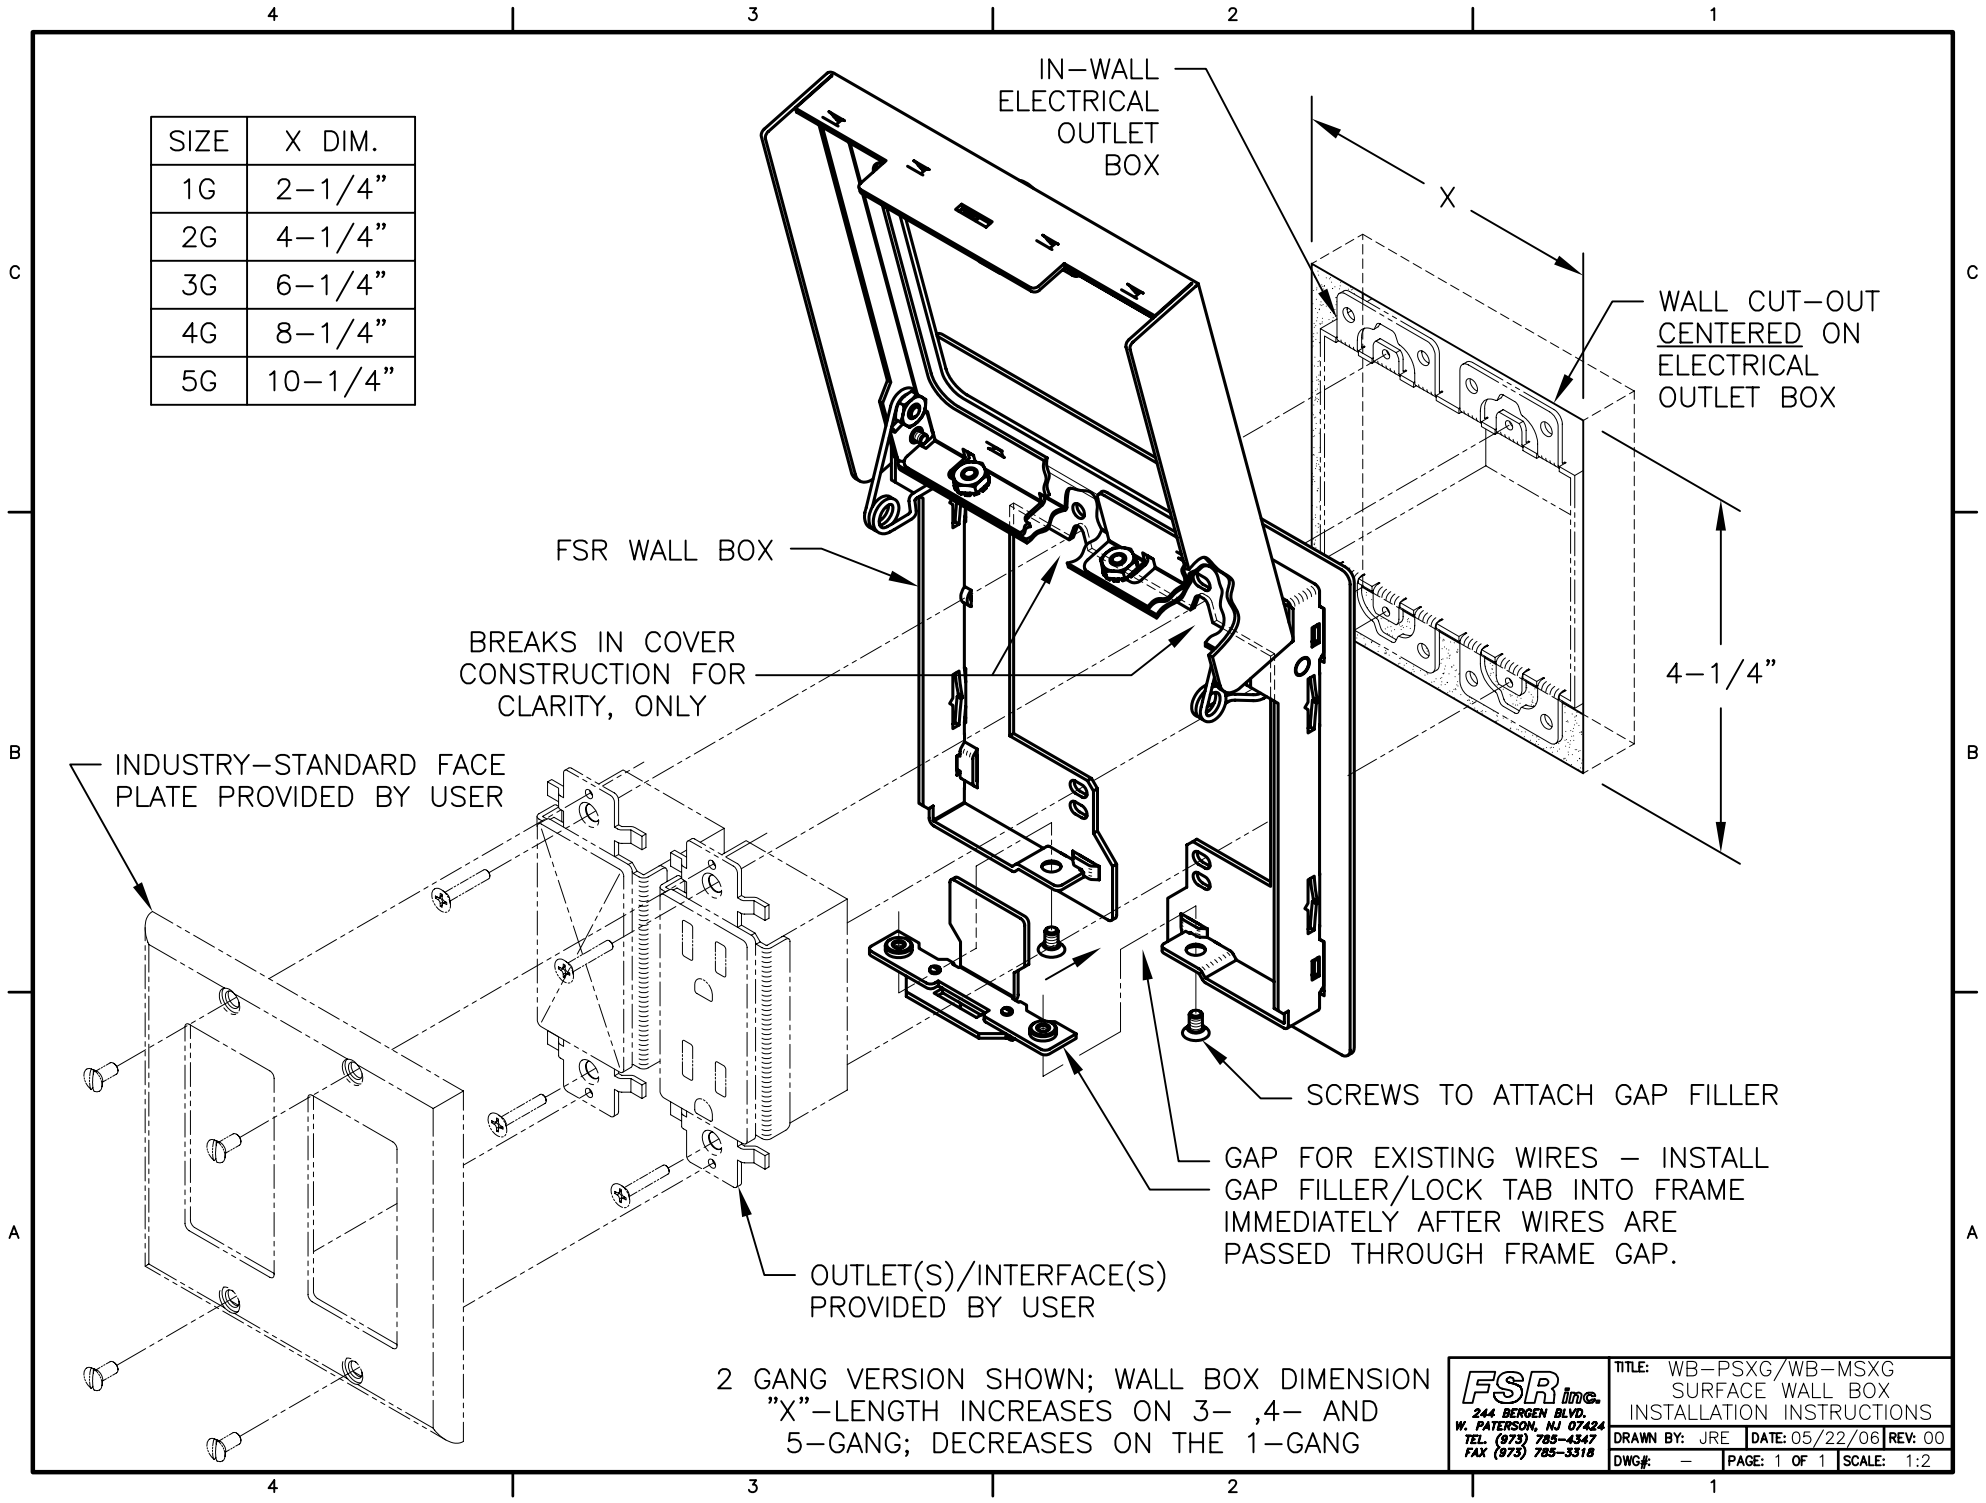

SIZE	X DIM.
1G	2-1/4"
2G	4-1/4"
3G	6-1/4"
4G	8-1/4"
5G	10-1/4"

2 GANG VERSION SHOWN; WALL BOX DIMENSION "X"-LENGTH INCREASES ON 3-, 4- AND 5-GANG; DECREASES ON THE 1-GANG

<p>FSR <small>INC.</small> 244 BERGEN BLVD. W. PATERSON, NJ 07424 TEL. (973) 785-4347 FAX (973) 785-3318</p>	TITLE: WB-PSXG/WB-MSXG SURFACE WALL BOX INSTALLATION INSTRUCTIONS		
	DRAWN BY: JRE	DATE: 05/22/06	REV: 00
	DWG#: -	PAGE: 1 OF 1	SCALE: 1:2