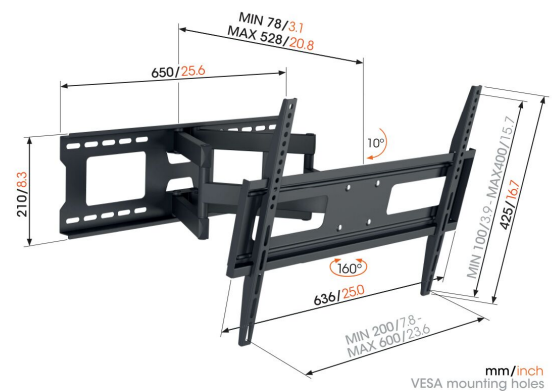

MA4040 Full-Motion TV Wall Mount

Key Benefits

- Watch from anywhere in the room: turn up to 180°
- Tested up to 3 times max. TV weight
- Bolts and fischer® plugs included
- Avoid reflections: tilt up to 10°
- Reliable quality for an affordable price

For TVs from 40 up to 77 inch (196 cm)

Do you have a large screen that you want to mount in a practical and secure way? Then the MA 4040 is a good option. The sturdy wall mount is suitable for TVs from 40 to 77 inches. It can handle TVs up to 35 kg with ease.

MA4040 Full-Motion TV Wall Mount

Specifications

Min. screen size (inch)	40
Max. screen size (inch)	77
Min. hole pattern	100mm x 100mm
Max. hole pattern	600mm x 400mm
Min. horizontal hole pattern (mm)	100
Max. horizontal hole pattern (mm)	600
Min. vertical hole pattern (mm)	100
Max. vertical hole pattern (mm)	400
Universal or fixed hole pattern	Universal
Max. height of interface (mm)	425
Max. width of interface (mm)	636
Max. weight load (kg)	35
Max. weight load (Lbs)	77.16
Turn	Up to 160°
Number of pivot points	2
Tilt	Tilt up to 10°
Service position	No
Spirit level included	No
Height	210
Width	650
Depth	52
Article number (SKU)	8574040
EAN single box	8712285361227
Colour	Black
Certifications	TÜV
TÜV certified	Yes
Guarantee	2 years