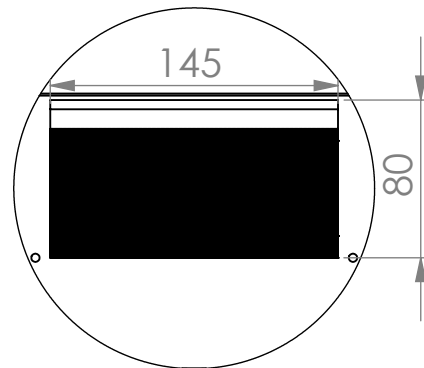

Front inside view

Rear view

Isometric views

Rack rail mounting dimensions

10" cabinet in the top view

Detail A

Isometric views

Rack rail
mounting dimensions

10" cabinet
in the top view

Detail A

Isometric views

Rack rail
mounting dimensions

10" cabinet
in the top view

Detail A

Exploded view

Accessory
option-PVC
gland plate