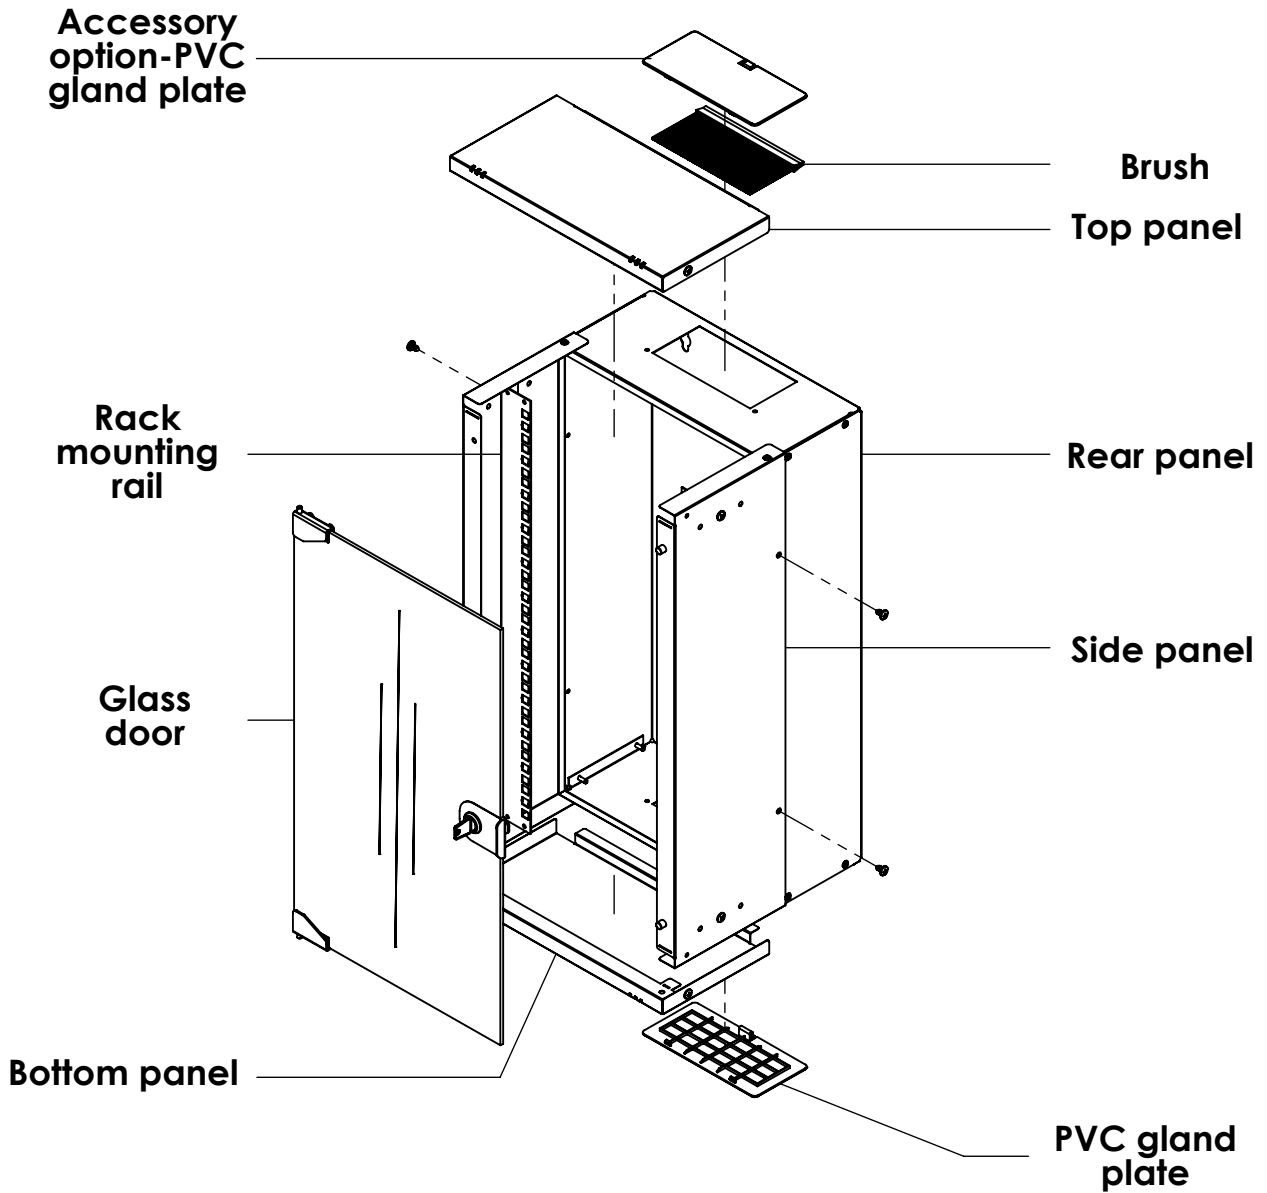

Front inside view

Rear view

Isometric views

Rack rail mounting dimensions

10" cabinet in the top view

Detail A

Isometric views

Rack rail
mounting dimensions

10" cabinet
in the top view

Detail A

Isometric views

Rack rail
mounting dimensions

10" cabinet
in the top view

Detail A

Exploded view

Accessory
option-PVC
gland plate

Brush

Top panel

Rack
mounting
rail

Rear panel

Glass
door

Side panel

Bottom panel

PVC gland
plate

Exploded view

Exploded view