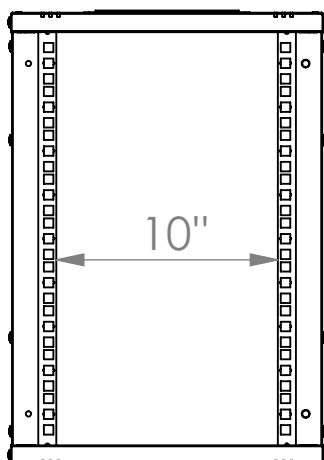

Top view

Bottom view

Front view

Side view

Front inside view

Rear view

Top view

Bottom view

Front view

Side view

Front inside view

Rear view

Top view

Bottom view

Front view

Side view

Front inside view

Rear view

Isometric views

Rack rail mounting dimensions

10" cabinet in the top view

Detail A

Isometric views

Rack rail
mounting dimensions

10" cabinet
in the top view

Detail A

Isometric views

Rack rail
mounting dimensions

10" cabinet
in the top view

Detail A

Exploded view

Accessory
option-PVC
gland plate