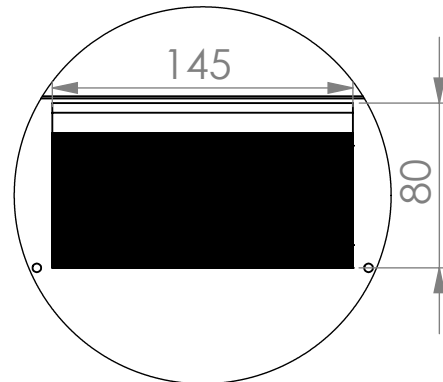

Front view

Side view

Front inside view

Rear view

Top view

Bottom view

Front view

Side view

Front inside view

Rear view

Isometric views

Rack rail mounting dimensions

10" cabinet in the top view

Detail A

Isometric views

Rack rail
mounting dimensions

10" cabinet
in the top view

Detail A

Isometric views

Rack rail
mounting dimensions

10" cabinet
in the top view

Detail A

Exploded view

Accessory
option-PVC
gland plate