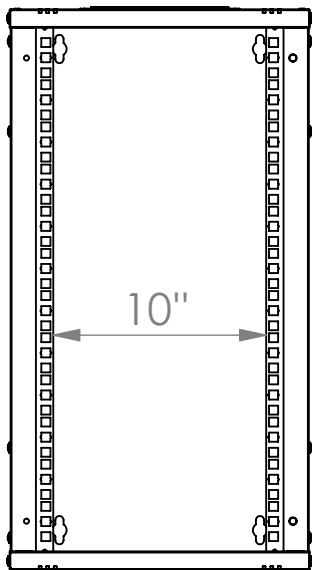

Top view

Bottom view

Front view

Side view

Front inside view

Rear view

Top view

Bottom view

Front view

Side view

Front inside view

Rear view

Top view

Bottom view

Front view

Side view

Front inside view

Rear view

Isometric views

Rack rail mounting dimensions

10" cabinet in the top view

Detail A

Isometric views

Rack rail
mounting dimensions

10" cabinet
in the top view

Detail A

Isometric views

Rack rail
mounting dimensions

10" cabinet
in the top view

Detail A

Exploded view

Accessory
option-PVC
gland plate