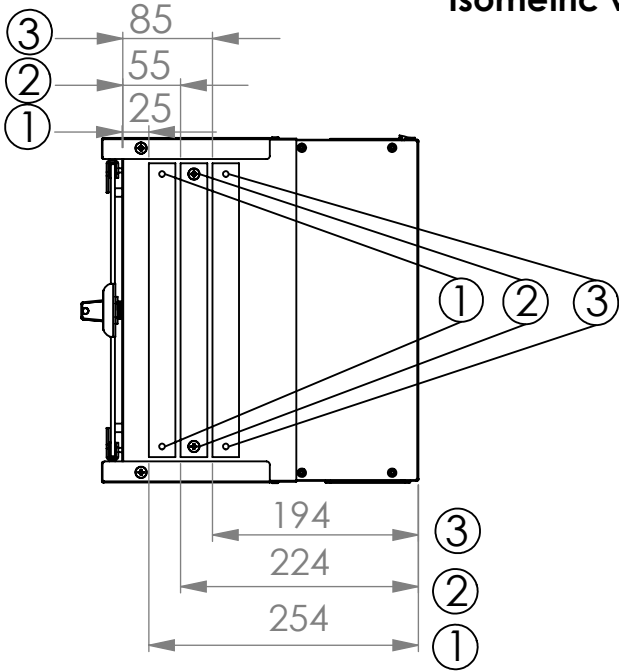

Top view

Bottom view

Front view

Side view

Front inside view

Rear view

Top view

Bottom view

Front view

Side view

Front inside view

Rear view

Top view

Bottom view

Front view

Side view

Front inside view

Rear view

Isometric views

Rack rail mounting dimensions

10" cabinet in the top view

Detail A

Isometric views

Rack rail
mounting dimensions

10" cabinet
in the top view

Detail A

Isometric views

Rack rail
mounting dimensions

10" cabinet
in the top view

Detail A

Exploded view

Accessory
option-PVC
gland plate