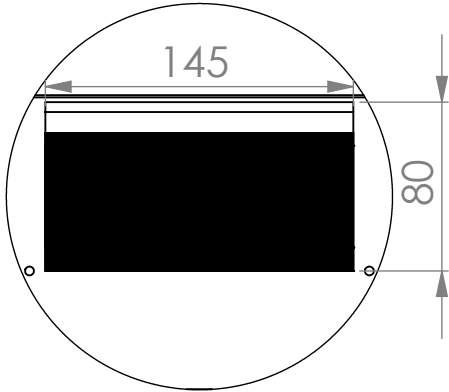

Top view

Bottom view

Front view

Side view

Front inside view

Rear view

Top view

Bottom view

Front view

Side view

Front inside view

Rear view

Top view

Bottom view

Front view

Side view

Front inside view

Rear view

Isometric views

Rack rail mounting dimensions

10" cabinet in the top view

Detail A

Isometric views

Rack rail
mounting dimensions

10" cabinet
in the top view

Detail A

Isometric views

Rack rail
mounting dimensions

10" cabinet
in the top view

Detail A

Exploded view

Accessory
option-PVC
gland plate