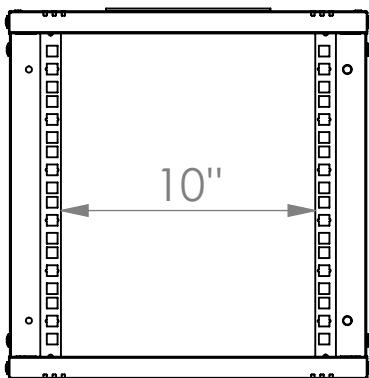

Top view

Bottom view

Front view

Side view

Front inside view

Rear view

Top view

Bottom view

Front view

Side view

Front inside view

Rear view

Top view

Bottom view

Front view

Side view

Front inside view

Rear view

Isometric views

Rack rail mounting dimensions

10" cabinet in the top view

Detail A

Isometric views

Rack rail
mounting dimensions

10" cabinet
in the top view

Detail A

Isometric views

Rack rail
mounting dimensions

10" cabinet
in the top view

Detail A

Exploded view

Accessory
option-PVC
gland plate