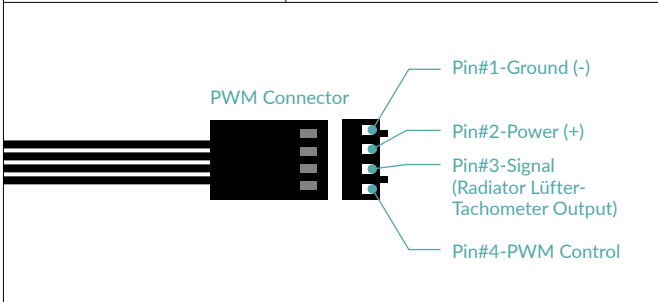

## Fan Specifications

Fan Speed	200-3300 rpm (PWM controlled), 0 rpm below 5% PWM
Airflow	81.04 cfm   137.69 m <sup>3</sup> /h
Static Pressure	4.35 mmH <sub>2</sub> O
Noise Level	0.6 Sone
Fan Bearing	Fluid Dynamic Bearing
Typical Voltage	12 V DC
Start Up Voltage	3.9 V DC
Current	0.29 A
Cable Length	400 mm
Connector	4-Pin PWM Connector