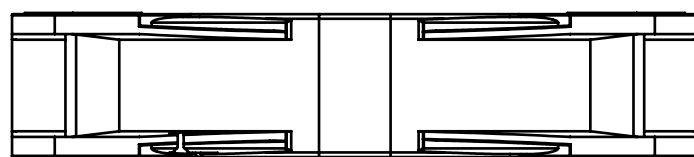

25 mm

All materials are compatible with RoHS requirements.

MORE INFORMATION