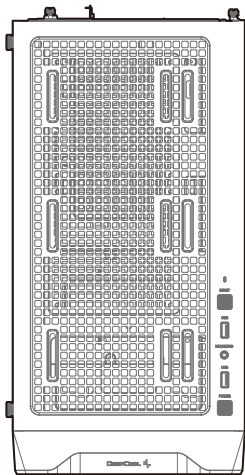

Fan locations:
Front: 3×120 / 3×140mm
Top: 2×120 / 2×140mm
Rear: 1×120mm
PSU Shrouded: 2×120mm

Tempered Glass Side Panel

A

×1

Right Side Panel

B

×1

Front Panel

120mm×1

120mm

120mm×3
140mm×3

120/140/240/280/360mm

120mm×2

140mm×2

120/140/240mm

PowerLite

120mm×2

Removing the Tempered Glass Side Panel

Removing the Metal Side Panel

Removing the Front Panel

Installing the Motherboard

Installing the GPU

Installing HDDs

Installing SSDs