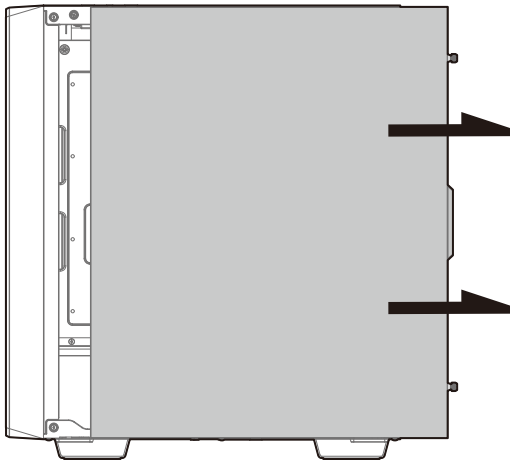

120mm×1

120mm

120mm×3
140mm×3

120/140/240/280/360mm

120mm×2

140mm×2

120/140/240mm

PowerLite

120mm×2

Removing the Tempered Glass Side Panel

Removing the Metal Side Panel

Removing the Front Panel

Installing the Motherboard

Installing the GPU

Installing HDDs

Installing SSDs