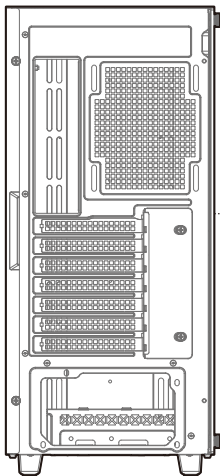

Fan screws

×12

L

Power compartment Fan screw **×8**

M

Cable ties

×11

Specifications