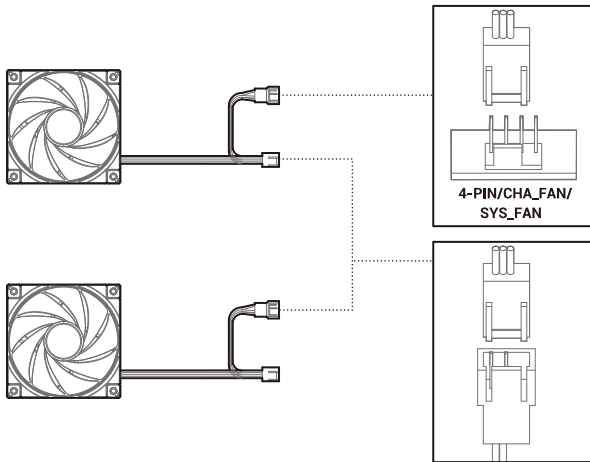

Installing the Power Supply

I/O Panel Introduction

Installing the Front I/O Connectors

USB3.0

USB2.0

MIC/AUDIO

For reference only, please refer to the real product.

Installing the Front I/O Connectors

POWER SW

RESET SE

HDD LED

For reference only, please refer to the real product.

Fan Power Line Wiring

For reference only, please refer to the real product.

DeepCool USA Inc.
11650 Mission Park Drive Suite 108., Rancho Cucamonga, CA 91730
Beijing DeepCool Industries Co., Ltd.
Building 10, No. 9 Dijin Road, Haidian District, Beijing 100095, China