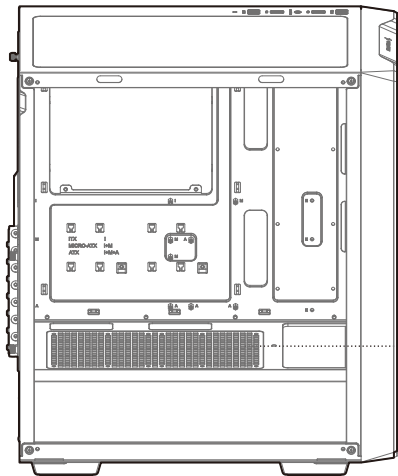

120mm×1

120mm

120mm×3
140mm×3

120/140/240/280/360mm

120mm×2

140mm×2

120/140/240mm

PowerLite

120mm×2

Removing the Tempered Glass Side Panel

Removing the Metal Side Panel

Removing the Front Panel

Installing the Motherboard

Installing the GPU

Installing HDDs

Installing SSDs