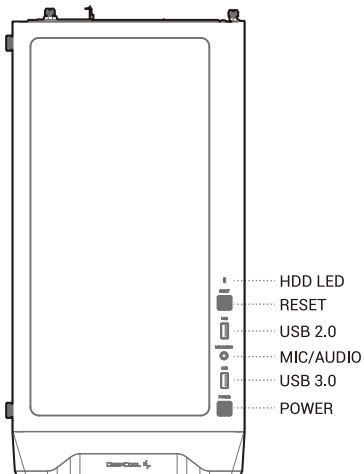

120mm×2

Removing the Tempered Glass Side Panel

Removing the Metal Side Panel

Removing the Front Panel

Installing the Motherboard

Installing the GPU

Installing HDDs

Installing SSDs

Installing the Power Supply

I/O Panel Introduction

Installing the Front I/O Connectors

USB3.0

USB2.0

MIC/AUDIO

For reference only, please refer to the real product.

Installing the Front I/O Connectors