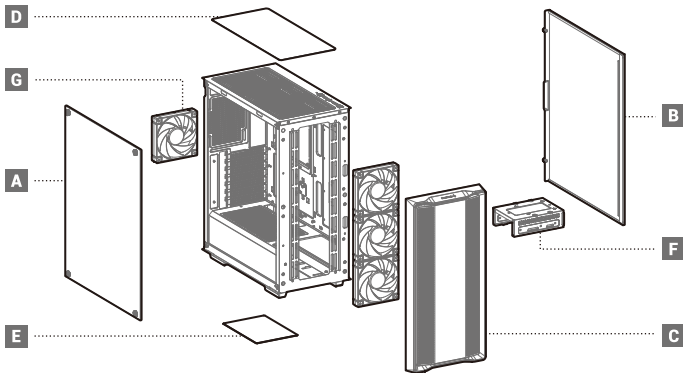

CC560 V2 Series

Mid-Tower Airflow Case

DEEPCOOL 

Case Features

Case Specifications

Length:432mm Maximum GPU length:320mm
Width:215mm Maximum PSU length:170mm
Height:483mm Maximum CPU Cooler length:165mm

Radiator compatibility:
Front: 120/140/240/280/360mm
Top: 120/140/240mm
Rear: 120mm

Fan locations:
Front: 3×120 / 3×140mm
Top: 2×120 / 2×140mm
Rear: 1×120mm
PSU Shrouded: 2×120mm

Tempered Glass Side Panel

A

×1

Right Side Panel

B

×1

Front Panel