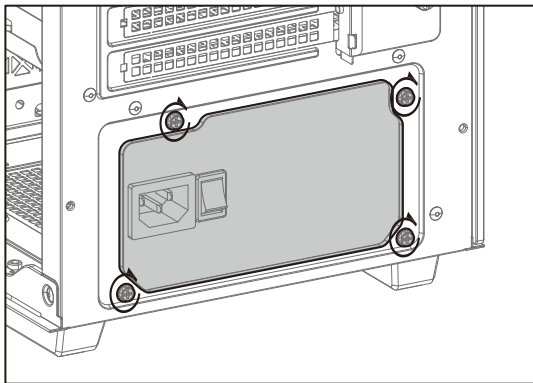

120mm×2

Removing the Tempered Glass Side Panel

Removing the Metal Side Panel

Removing the Front Panel

Installing the Motherboard

Installing the GPU

Installing HDDs

Installing SSDs

Installing the Power Supply

I/O Panel Introduction

Installing the Front I/O Connectors

USB3.0

USB2.0

MIC/AUDIO

For reference only, please refer to the real product.

Installing the Front I/O Connectors