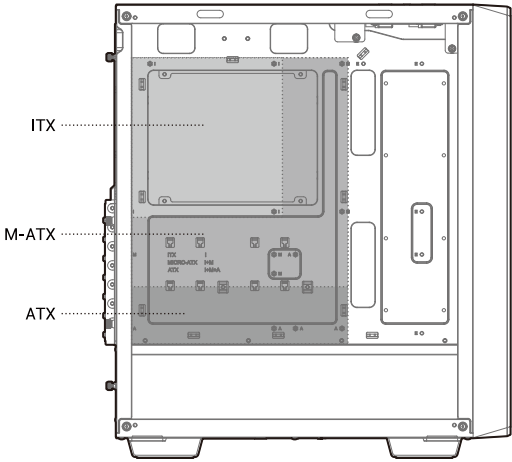

120mm×2

Removing the Tempered Glass Side Panel

Removing the Metal Side Panel

Removing the Front Panel

Installing the Motherboard

Installing the GPU

Installing HDDs

Installing SSDs

Installing the Power Supply

I/O Panel Introduction

Installing the Front I/O Connectors

USB3.0

USB2.0

MIC/AUDIO

For reference only, please refer to the real product.

Installing the Front I/O Connectors