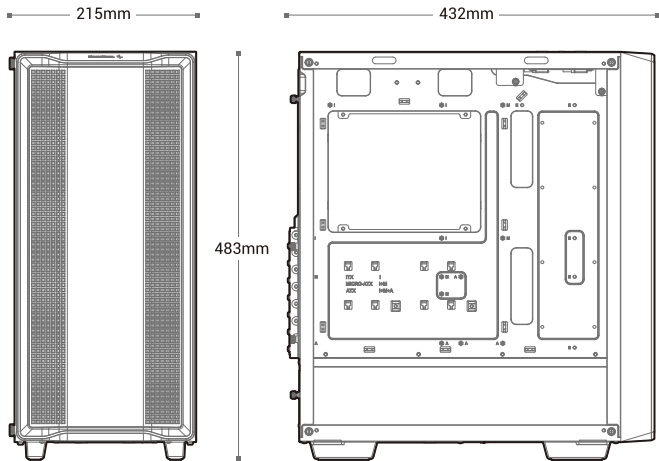

CC560 V2 Series

Mid-Tower Airflow Case

DEEPCOOL 

Case Features

Case Specifications

Length:432mm Maximum GPU length:320mm
Width:215mm Maximum PSU length:170mm
Height:483mm Maximum CPU Cooler length:165mm

Radiator compatibility:
Front: 120/140/240/280/360mm
Top: 120/140/240mm
Rear: 120mm

Fan screws

×12

L

Power compartment Fan screw **×8**

M

Cable ties

×11

Specifications

120mm×1

120mm

120mm×3
140mm×3

120/140/240/280/360mm

120mm×2

140mm×2

120/140/240mm

PowerLite