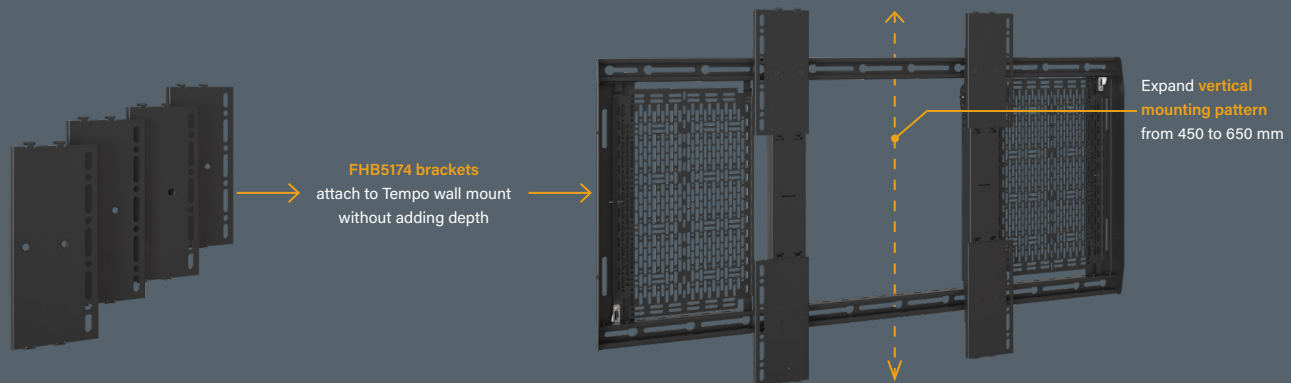

AS3A100

CAMERA SHELF

FOR TEMPO FLAT PANEL WALL MOUNT SYSTEM

SHIPS MOSTLY ASSEMBLED!
Just fasten the camera shelf to the vertical bracket.

AS3A101

VIDEO-SOUND BAR MOUNT

FOR TEMPO FLAT PANEL WALL MOUNT SYSTEM

SHIPS MOSTLY ASSEMBLED!

Just fasten the sound bar mount to the vertical bracket.

Lateral shift to align video-sound bar mount with display

AS3A102

CRESTRON® UC BRACKET ACCESSORY

FOR TEMPO FLAT PANEL WALL MOUNT SYSTEM

FHB5174

650 MM INTERFACE EXTENDERS

FOR TEMPO FLAT PANEL WALL MOUNT SYSTEM

LEGRAND | AV COMMERCIAL BRANDS

C2G | Chief | Da-Lite | Luxul | Middle Atlantic | Vaddio | Wiremold

INSTALLER INSPIRED | legrandav.com