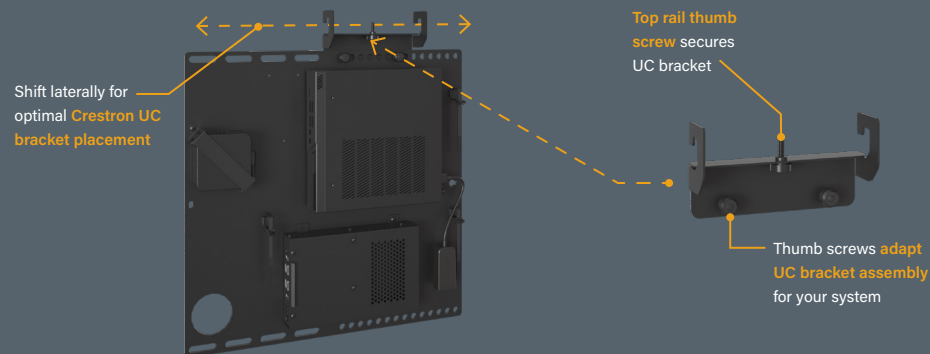

AS3A100

CAMERA SHELF

FOR TEMPO FLAT PANEL WALL MOUNT SYSTEM

SHIPS MOSTLY ASSEMBLED!
Just fasten the camera shelf to the vertical bracket.

AS3A101

VIDEO-SOUND BAR MOUNT

FOR TEMPO FLAT PANEL WALL MOUNT SYSTEM

SHIPS MOSTLY ASSEMBLED!

Just fasten the sound bar mount to the vertical bracket.

Lateral shift to align video-sound bar mount with display

AS3A102

CRESTRON® UC BRACKET ACCESSORY

FOR TEMPO FLAT PANEL WALL MOUNT SYSTEM

FHB5174

650 MM INTERFACE EXTENDERS

FOR TEMPO FLAT PANEL WALL MOUNT SYSTEM

LEGRAND | AV COMMERCIAL BRANDS

C2G | Chief | Da-Lite | Luxul | Middle Atlantic | Vaddio | Wiremold

INSTALLER INSPIRED | legrandav.com