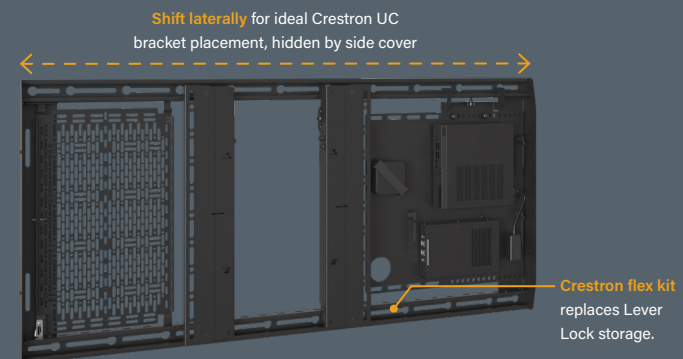

AS3A100

CAMERA SHELF

FOR TEMPO FLAT PANEL WALL MOUNT SYSTEM

SHIPS MOSTLY ASSEMBLED!
Just fasten the camera shelf to the vertical bracket.

AS3A101

VIDEO-SOUND BAR MOUNT

FOR TEMPO FLAT PANEL WALL MOUNT SYSTEM

SHIPS MOSTLY ASSEMBLED!

Just fasten the sound bar mount to the vertical bracket.

Lateral shift to align video-sound bar mount with display

AS3A102

CRESTRON® UC BRACKET ACCESSORY

FOR TEMPO FLAT PANEL WALL MOUNT SYSTEM

FHB5174

650 MM INTERFACE EXTENDERS

FOR TEMPO FLAT PANEL WALL MOUNT SYSTEM

LEGRAND | AV COMMERCIAL BRANDS

C2G | Chief | Da-Lite | Luxul | Middle Atlantic | Vaddio | Wiremold

INSTALLER INSPIRED | legrandav.com