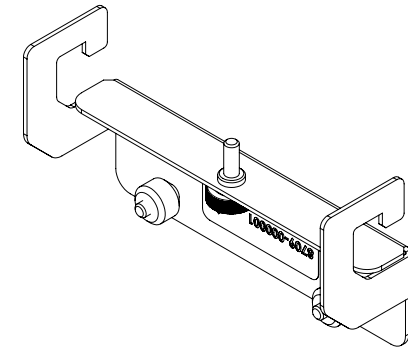

AS3A100

CAMERA SHELF

FOR TEMPO FLAT PANEL WALL MOUNT SYSTEM

SHIPS MOSTLY ASSEMBLED!
Just fasten the camera shelf to the vertical bracket.

AS3A101

VIDEO-SOUND BAR MOUNT

FOR TEMPO FLAT PANEL WALL MOUNT SYSTEM

SHIPS MOSTLY ASSEMBLED!

Just fasten the sound bar mount to the vertical bracket.

Lateral shift to align video-sound bar mount with display

AS3A102

CRESTRON® UC BRACKET ACCESSORY

FOR TEMPO FLAT PANEL WALL MOUNT SYSTEM

FHB5174

650 MM INTERFACE EXTENDERS

FOR TEMPO FLAT PANEL WALL MOUNT SYSTEM

LEGRAND | AV COMMERCIAL BRANDS

C2G | Chief | Da-Lite | Luxul | Middle Atlantic | Vaddio | Wiremold

INSTALLER INSPIRED | legrandav.com