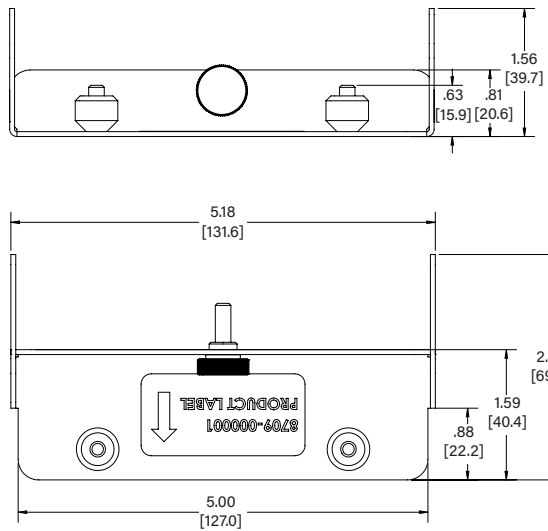

SHIPS MOSTLY ASSEMBLED!

Just fasten the sound bar mount to the vertical bracket.

Lateral shift to align video-sound bar mount with display

AS3A102

CRESTRON® UC BRACKET ACCESSORY

FOR TEMPO FLAT PANEL WALL MOUNT SYSTEM