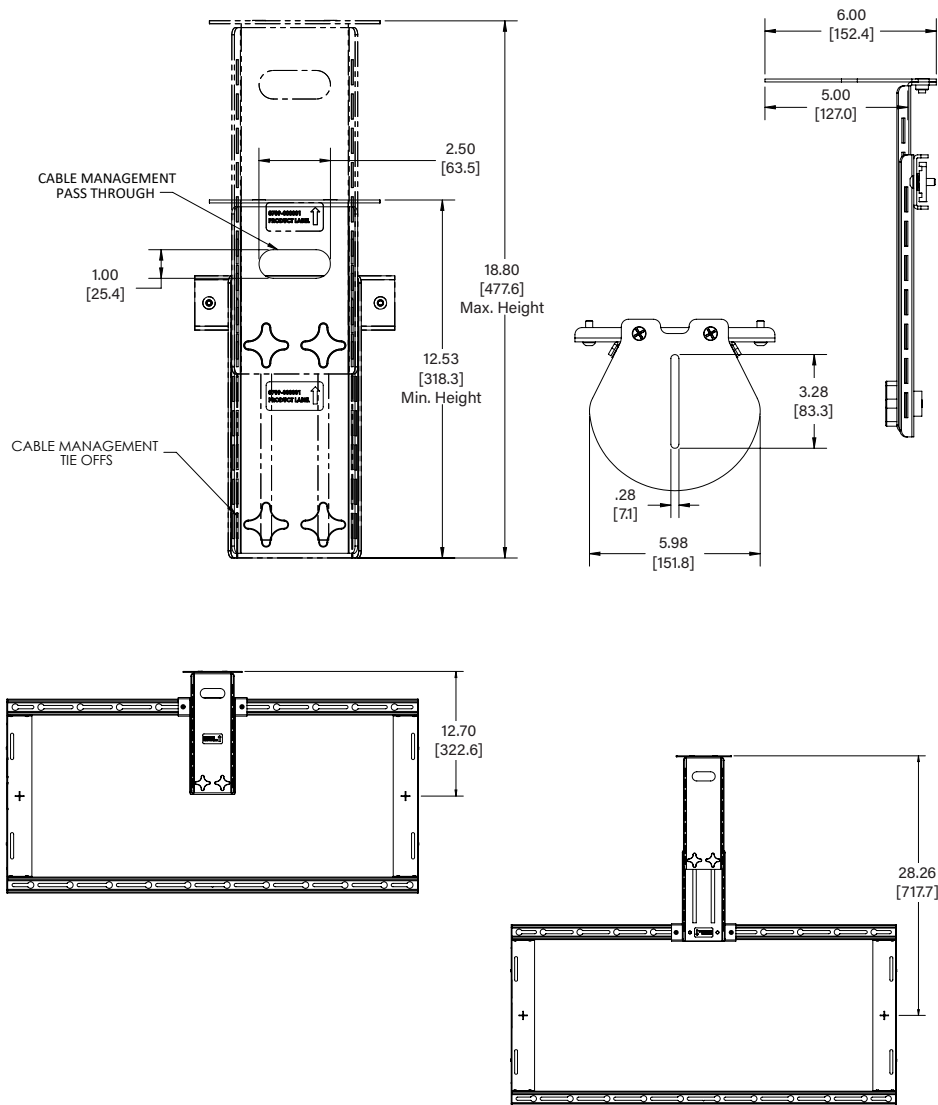

CHIEF[®]
A brand of  Legrand

**PICK UP
THE PACE
WITH
TEMPO**

TEMPO[™] FLAT PANEL WALL MOUNT ACCESSORIES

Complete your AV system installations with these Installer Inspired accessories for use with Tempo[™] Flat Panel Wall Mount Systems!

AS3A100

CAMERA SHELF

FOR TEMPO FLAT PANEL WALL MOUNT SYSTEM

SHIPS MOSTLY ASSEMBLED!
Just fasten the camera shelf to the vertical bracket.

AS3A101

VIDEO-SOUND BAR MOUNT

FOR TEMPO FLAT PANEL WALL MOUNT SYSTEM

SHIPS MOSTLY ASSEMBLED!

Just fasten the sound bar mount to the vertical bracket.

Lateral shift to align video-sound bar mount with display

AS3A102

CRESTRON® UC BRACKET ACCESSORY

FOR TEMPO FLAT PANEL WALL MOUNT SYSTEM