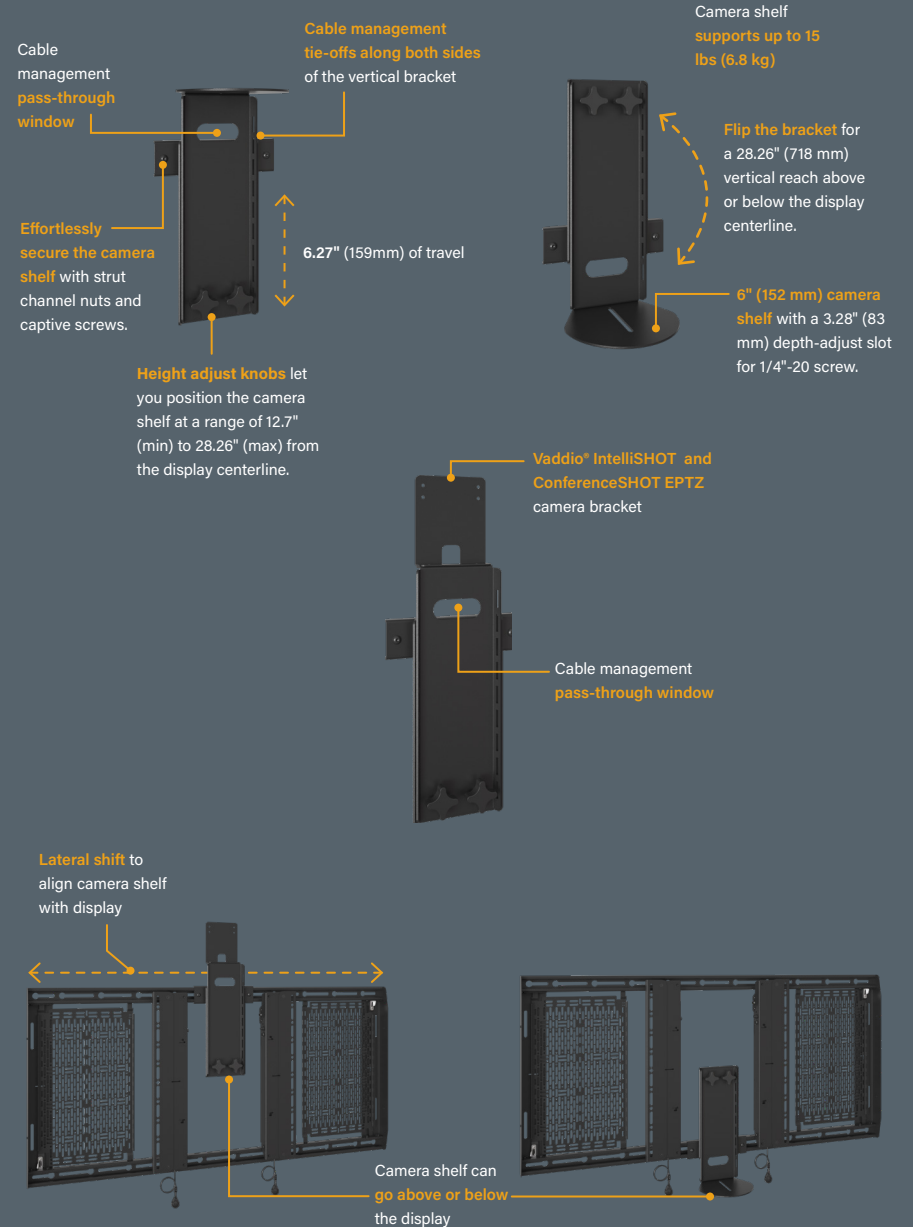

CHIEF[®]
A brand of  Legrand

**PICK UP
THE PACE
WITH
TEMPO**

TEMPO[™] FLAT PANEL WALL MOUNT ACCESSORIES

Complete your AV system installations with these Installer Inspired accessories for use with Tempo[™] Flat Panel Wall Mount Systems!

AS3A100

CAMERA SHELF

FOR TEMPO FLAT PANEL WALL MOUNT SYSTEM

SHIPS MOSTLY ASSEMBLED!
Just fasten the camera shelf to the vertical bracket.

AS3A101

VIDEO-SOUND BAR MOUNT

FOR TEMPO FLAT PANEL WALL MOUNT SYSTEM

SHIPS MOSTLY ASSEMBLED!

Just fasten the sound bar mount to the vertical bracket.

Lateral shift to align video-sound bar mount with display

AS3A102

CRESTRON® UC BRACKET ACCESSORY

FOR TEMPO FLAT PANEL WALL MOUNT SYSTEM

FHB5174

650 MM INTERFACE EXTENDERS

FOR TEMPO FLAT PANEL WALL MOUNT SYSTEM

LEGRAND | AV COMMERCIAL BRANDS

C2G | Chief | Da-Lite | Luxul | Middle Atlantic | Vaddio | Wiremold

INSTALLER INSPIRED | legrandav.com