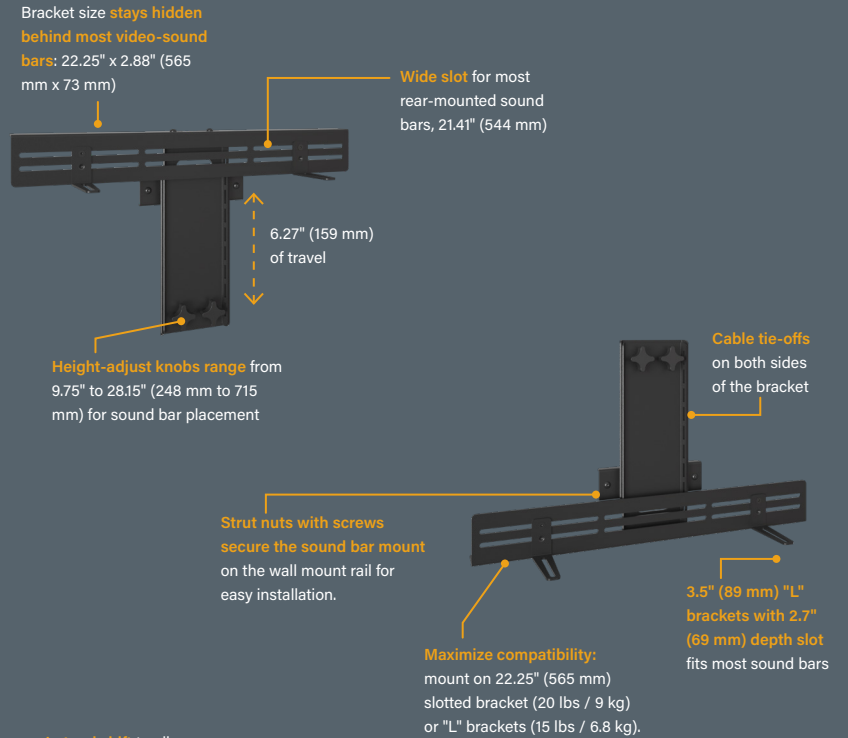

AS3A100

CAMERA SHELF

FOR TEMPO FLAT PANEL WALL MOUNT SYSTEM

SHIPS MOSTLY ASSEMBLED!
Just fasten the camera shelf to the vertical bracket.

AS3A101

VIDEO-SOUND BAR MOUNT

FOR TEMPO FLAT PANEL WALL MOUNT SYSTEM

SHIPS MOSTLY ASSEMBLED!

Just fasten the sound bar mount to the vertical bracket.

Lateral shift to align video-sound bar mount with display

AS3A102

CRESTRON® UC BRACKET ACCESSORY

FOR TEMPO FLAT PANEL WALL MOUNT SYSTEM