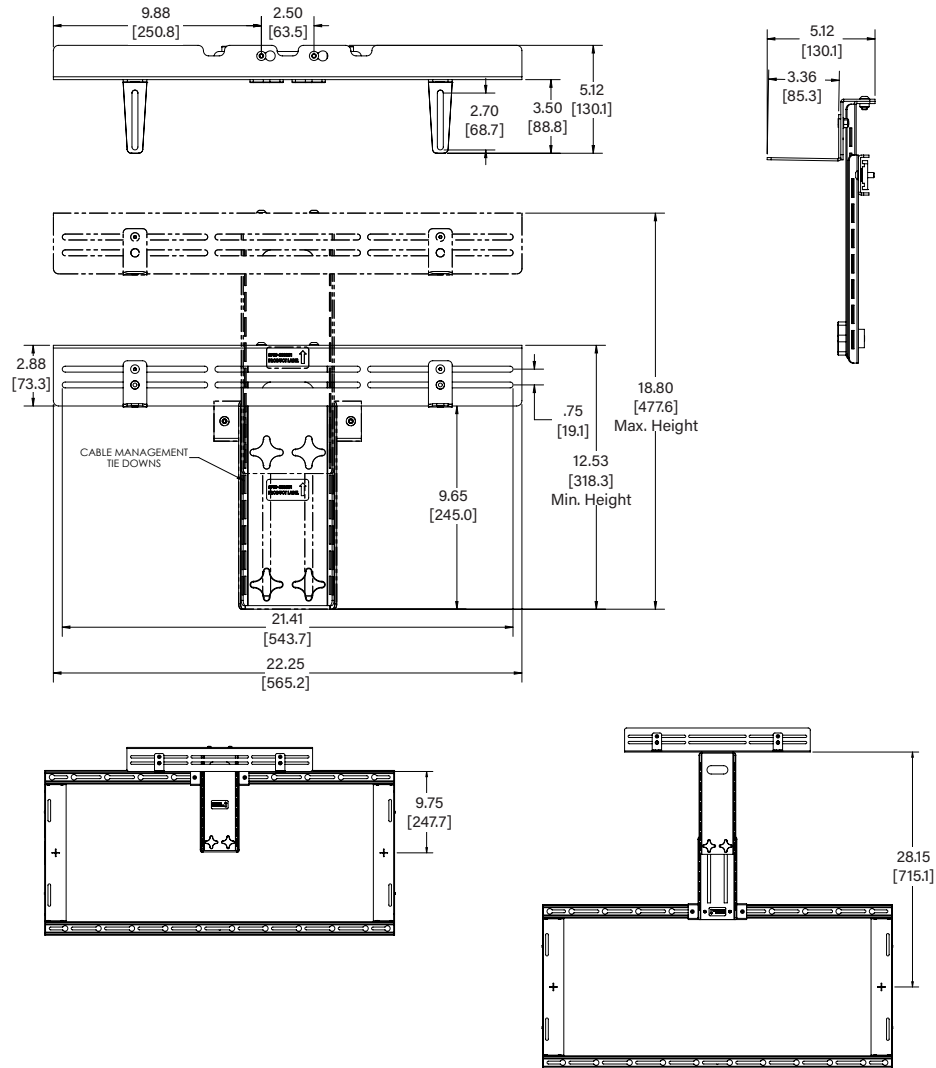

AS3A100

CAMERA SHELF

FOR TEMPO FLAT PANEL WALL MOUNT SYSTEM

SHIPS MOSTLY ASSEMBLED!
Just fasten the camera shelf to the vertical bracket.

AS3A101

VIDEO-SOUND BAR MOUNT

FOR TEMPO FLAT PANEL WALL MOUNT SYSTEM

SHIPS MOSTLY ASSEMBLED!

Just fasten the sound bar mount to the vertical bracket.

Lateral shift to align video-sound bar mount with display

AS3A102

CRESTRON® UC BRACKET ACCESSORY

FOR TEMPO FLAT PANEL WALL MOUNT SYSTEM