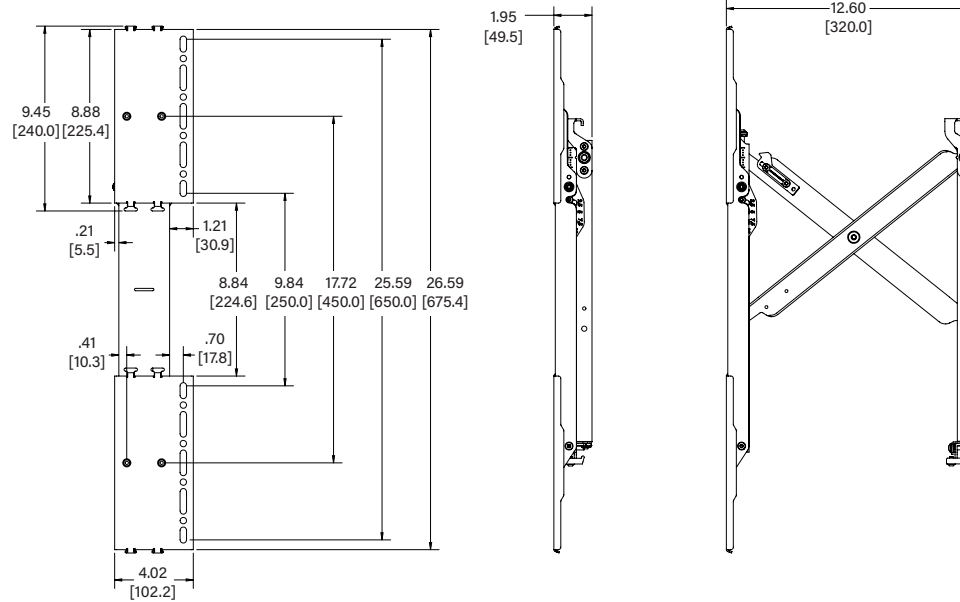

FHB5174

650 MM INTERFACE EXTENDERS

FOR TEMPO FLAT PANEL WALL MOUNT SYSTEM