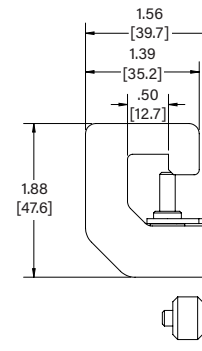

SHIPS MOSTLY ASSEMBLED!

Just fasten the sound bar mount to the vertical bracket.

Lateral shift to align video-sound bar mount with display

AS3A102

CRESTRON® UC BRACKET ACCESSORY

FOR TEMPO FLAT PANEL WALL MOUNT SYSTEM