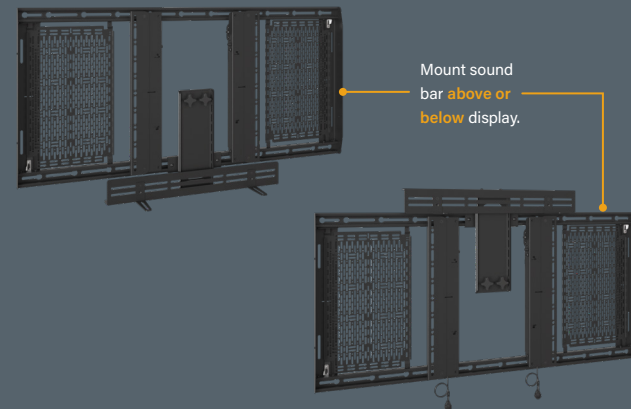

CHIEF[®]
A brand of  Legrand

**PICK UP
THE PACE
WITH
TEMPO**

TEMPO[™] FLAT PANEL WALL MOUNT ACCESSORIES

Complete your AV system installations with these Installer Inspired accessories for use with Tempo[™] Flat Panel Wall Mount Systems!

AS3A100

CAMERA SHELF

FOR TEMPO FLAT PANEL WALL MOUNT SYSTEM

SHIPS MOSTLY ASSEMBLED!
Just fasten the camera shelf to the vertical bracket.

AS3A101

VIDEO-SOUND BAR MOUNT

FOR TEMPO FLAT PANEL WALL MOUNT SYSTEM

SHIPS MOSTLY ASSEMBLED!

Just fasten the sound bar mount to the vertical bracket.

Lateral shift to align video-sound bar mount with display

AS3A102

CRESTRON® UC BRACKET ACCESSORY

FOR TEMPO FLAT PANEL WALL MOUNT SYSTEM

FHB5174

650 MM INTERFACE EXTENDERS

FOR TEMPO FLAT PANEL WALL MOUNT SYSTEM

LEGRAND | AV COMMERCIAL BRANDS

C2G | Chief | Da-Lite | Luxul | Middle Atlantic | Vaddio | Wiremold

INSTALLER INSPIRED | legrandav.com