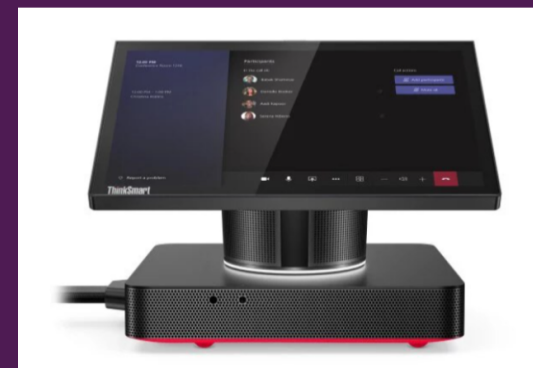

ThinkSmart Hub

This next-generation meeting room system facilitates superior collaboration and teamwork from anywhere around the globe. Built on the Microsoft Teams Room platform, it enables employees to chat in real time. It comes with strong features like the 8th generation Intel Core i5 Processor for a seamless experience; a compact design and a completely redesigned clutter-reducing cable management system give the tabletop an organized look and feel.

Enjoy immersive sound from anywhere in the meeting room with its four built-in 3W speakers and four dual-array mics. The 10.1" FHD (1920 x 1200) antiglare, smudge-resistant display features 320 nits brightness; its 360-degree rotatable touchscreen allows users to share control and collaborate effectively.

Intel UHD Graphics 620

Memory

8 GB (Dual-Channel) DDR4-2400 MHz

Storage

128 GB PCIe TLC SSD

Audio

4x premium tuned speakers

4x omnidirectional mics for 360-degree audio capture

Sensors

IR-based human proximity sensor

Design

Display

10.1" touch screen (1920 x 1080 resolution, 320 nits)

Dimensions

Width: 240.0 (9.45") x Depth: 200.0 (7.87") x Height: 185.3 (7.30") mm

Weight