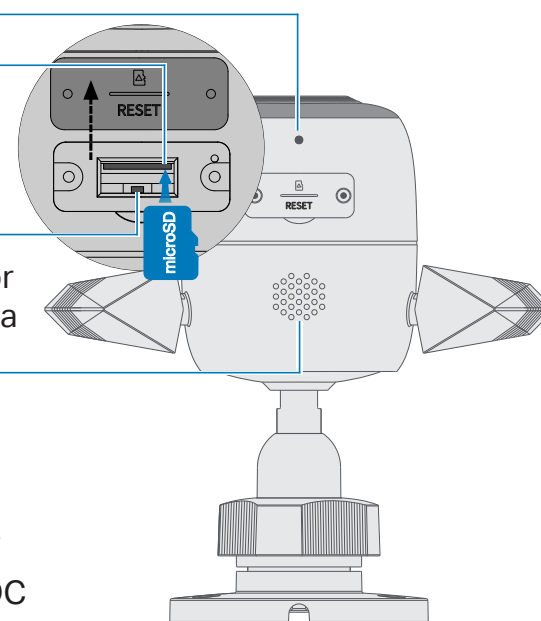

Bottom Panel

- **MIC**
- **microSD Card Slot**
  Insert a microSD card for local recording
- **RESET**
  Hold for 5s to reset Wi-Fi or 10s to factory reset camera
- **Speaker**
- **IR LED**
- **System LED**
- **DC Power Connector**
  Used to connect to a 9V DC power adapter
- **Ethernet Port**
  Used to connect to a network device

For more information, please visit <https://www.tapo.com/>

All brands and product names are trademarks or registered trademarks of their respective holders. Specifications are subject to change without notice.

©2023 TP-Link