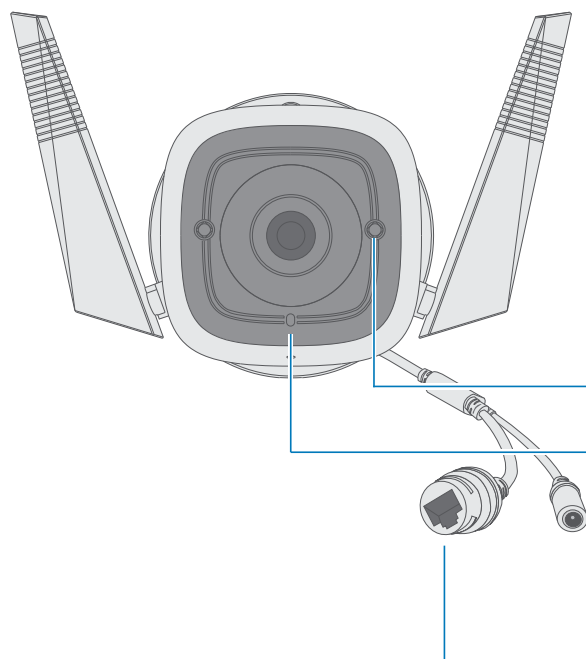

// Appearance

Front Panel