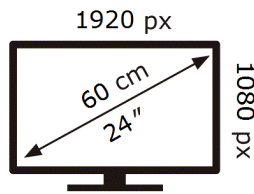

SAMSUNG

S24C432GAU

13 kWh/1000h

2019/2013

ENERG 

SAMSUNG

S24C432GAU

13 kWh/1000h