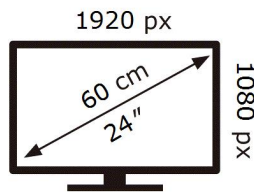

SAMSUNG

S24C432GAU

13 kWh/1000h

2019/2013

ENERG 

SAMSUNG

S24C432GAU

13 kWh/1000h