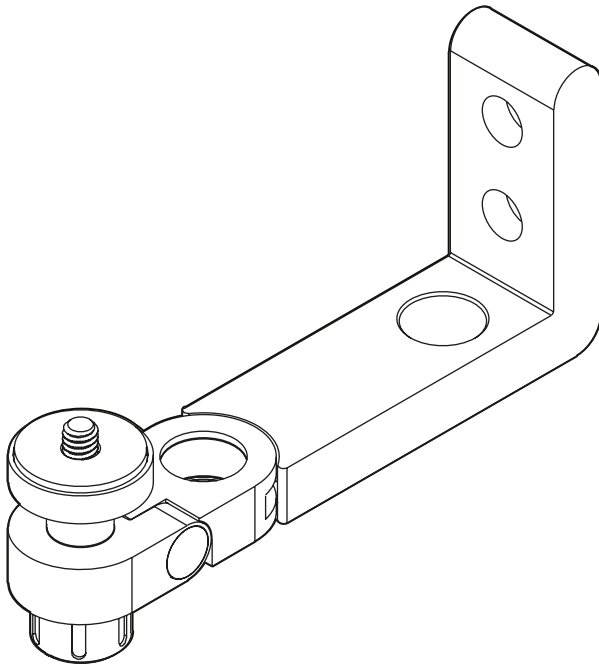

Huddly Crew Wall Mount

**Accessory for medium to
large rooms**

Huddly[®] Crew[™]

Wall Mount

The Huddly Crew wall mounts provide a clean and adaptable setup, ensuring optimal angles for various scenarios.

Measurements ex. packaging

Length	13 cm / 5 in
Height	7.5 cm / 1.8 in
Width	2.5 cm / 1 in

Measurements incl. packaging

Length	15.5 cm / 5.9 in
Height	9.5 cm / 3.7 in
Width	3 cm / 1.2 in

Weight

Weight incl. packaging:	184 g / 0.4 lbs
Weight ex. packaging:	154 g / 0.3 lbs

Hardware

Aluminum body

Color

Matte Black

GTIN

7090043790931