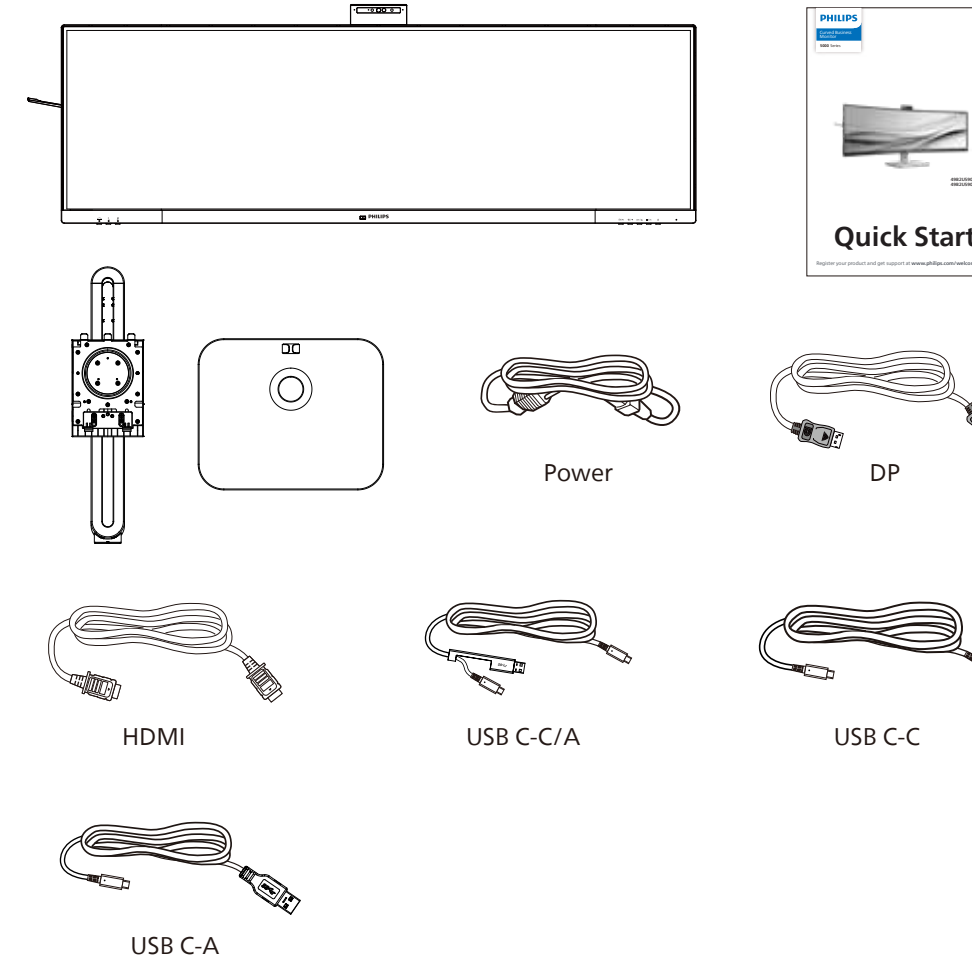

4

5

MultiView		SUB SOURCE POSSIBILITY (x1)				
	Inputs	HDMI 1	HDMI 2	DisplayPort	USBC	
MAIN SOURCE (x1)	HDMI 1	●	●	●	●	
	HDMI 2	●	●	●	●	
	DisplayPort	●	●	●	●	
	USBC	●	●	●	●	

Register your product and get support at www.philips.com/support

Version: 49B2U5900Q1WWT
2023 © TOP Victory Investments Ltd. All rights reserved.

HDMI
The terms HDMI, HDMI High-Definition Multimedia Interface, HDMI Trade Dress and the HDMI Logos are trademarks or registered trademarks of HDMI Licensing Administrator, Inc.

www.philips.com

Energy Labelling

49B2U5900CH 49B2U5900AM

Printed in China

Q41G49M181334E

PHILIPS

Curved Business Monitor

5000 Series

49B2U5900CH
49B2U5900AM

Quick Start

Register your product and get support at www.philips.com/welcome

Contents

- **EN** The images shown are for illustrative purposes only. Actual product and accessory may vary by country or regions. Actual product and accessory shall prevail in kind.
- **FR** Les images sont uniquement fournies à des fins d'illustration. Le produit et les accessoires actuels peuvent différer selon le pays ou la région. Le produit et les accessoires réels prévaudront dans tous les cas.
- **ES** Las imágenes que se muestran son solo de carácter ilustrativo. El producto y los accesorios reales pueden variar según el país o las regiones. El producto real y el accesorio prevalecerán en especie.
- **SC** 所有插图和产品配件仅为示意参考。因销售区域差异，产品可能不含有以上配件，具体以实物为准。
- **JP** 表示されている画像は説明のみを目的としています。実際の付属品は国や地域によって異なる場合がございます。
- **KO** 표시된 이미지는 이해를 돕기 위한 것으로 실제 제품 및 액세서리는 국가 또는 지역에 따라 다를 수 있습니다. 실제 제품 및 동봉된 액세서리를 확인하세요.

1

2

USB docking (USB C-C)

USB hub (USB A-C)

USB hub

KVM

3

Earphone hanger