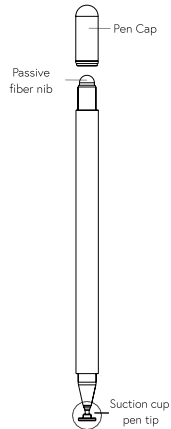

Universal Passive Capacitive Pen

USER MANUAL

1

Description

1. Pen nib: Suction type replacable pen tip
2. End of pen: Passive fiber pen tip
3. Pen tube: Aluminium alloy
4. Color: Black
5. Weight: 17 gr (excluding packaging)
6. Applicable devices: Smartphone and tablets with capacitive touch screens.