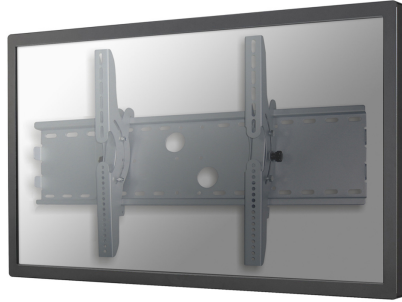

PLASMA-W200

SPECIFICATIONS

GENERAL

| | |
|-------------------|---------------------|
| Min. screen size* | 37 inch |
| Max. screen size* | 85 inch |
| Max. weight | 100 kg (per screen) |
| Screens | 1 |
| VESA minimum | 200x200 mm |
| VESA maximum | 865x480 mm |
| Distance to wall | 8,3 cm |

FUNCTIONALITY

| | |
|-----------------|---------------------------------|
| Type | Tilt |
| Lockable | Lockable - Padlock not included |
| Tilt (degrees) | 30° |
| Adjustment type | None |

INFORMATION

| | |
|---------------|---------------|
| Color | Silver |
| Main material | Steel |
| Warranty | 5 year |
| EAN code | 8717371440596 |

NEOMOUNTS TV WALL MOUNT

Neomounts

Neomounts

Neomounts TV/Monitor Wall Mount (tiltable) for 37"-85" Screen - Silver

The Neomounts wall mount, model PLASMA-W200 is a tiltable wall mount for flat screens up to 85" (216 cm). This mount is a great choice when you want the ultimate viewing flexibility with your flat screen. Depth of this mount is 8,3 centimetres.

Neomounts' tilt (30°) technology allows the mount to change to any viewing angle to fully benefit from the capabilities of the flat screen. Depth of this mount is 7 centimetres.

Neomounts PLASMA-W200 is suitable for screens up to 85" (216 cm). The weight capacity of this product is 100 kg each screen. The wall mount is suitable for screens that meet VESA hole pattern 200x200 to 865x480mm. Different hole patterns can be covered using Neomounts VESA adapter plates.