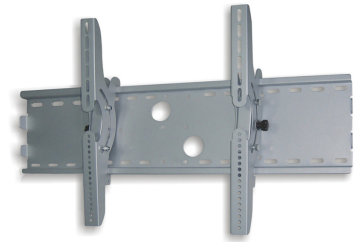

PLASMA-W200

SPECIFICATIONS

GENERAL

| | |
|-------------------|---------------------|
| Min. screen size* | 37 inch |
| Max. screen size* | 85 inch |
| Max. weight | 100 kg (per screen) |
| Screens | 1 |
| VESA minimum | 200x200 mm |
| VESA maximum | 865x480 mm |
| Distance to wall | 8,3 cm |

FUNCTIONALITY

| | |
|-----------------|---------------------------------|
| Type | Tilt |
| Lockable | Lockable - Padlock not included |
| Tilt (degrees) | 30° |
| Adjustment type | None |

INFORMATION

| | |
|---------------|---------------|
| Color | Silver |
| Main material | Steel |
| Warranty | 5 year |
| EAN code | 8717371440596 |

NEOMOUNTS TV WALL MOUNT

Neomounts

Neomounts

Neomounts TV/Monitor Wall Mount (tiltable) for 37"-85" Screen - Silver

The Neomounts wall mount, model PLASMA-W200 is a tiltable wall mount for flat screens up to 85" (216 cm). This mount is a great choice when you want the ultimate viewing flexibility with your flat screen. Depth of this mount is 8,3 centimetres.

Neomounts' tilt (30°) technology allows the mount to change to any viewing angle to fully benefit from the capabilities of the flat screen. Depth of this mount is 7 centimetres.

Neomounts PLASMA-W200 is suitable for screens up to 85" (216 cm). The weight capacity of this product is 100 kg each screen. The wall mount is suitable for screens that meet VESA hole pattern 200x200 to 865x480mm. Different hole patterns can be covered using Neomounts VESA adapter plates.