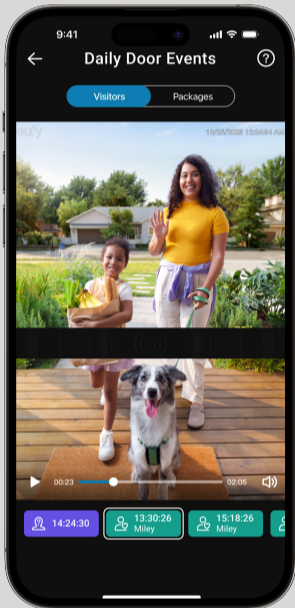

# Dual Cameras, See What Matters from Door to Floor

**Dual Cameras**

**Color Night Vision**

**2K FHD**

**Battery-Powered or Hardwired**

**Quick-Release Battery Pack**

**Face Recognition**

**Package Detection**

### Dual Camera, See from Door to Floor

Eliminate blindspots at your door. See where even head-to-toe cameras can't.

### 2K Clarity with Color Night Vision

Clear and detailed visuals of anyone who drops by. Smart AI recognizes faces and detects packages.

Compared to the black and white infrared night vision of other doorbells, color night vision can reduce face blurriness while increasing the viewable distance during the night to up to 16 ft (5 m).

### Greet Guests From Anywhere

Get instant notifications when someone is at the door. See, hear, and speak to them right from your devices.