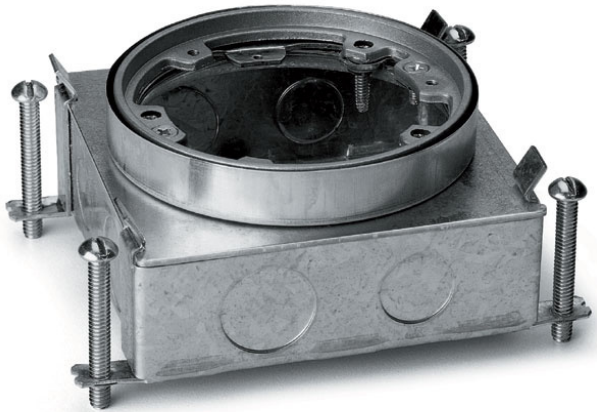

Wiremold  
880 Series™ Shallow Steel Single Service Floor Box  
Part No. 885B

The 880 Series™ Floor Box provides an excellent solution for the low density power or communication requirements in open space areas. The 880 Series™ brings the power or communication service directly to the workstation. The 885B shallow floor box is an economical stamped steel version for above grade applications. The 880 Series™ is supported by one of the most complete lines of brass, brushed aluminum, and nonmetallic activations in the industry. Some applications for the 880 Series Floor Box are retail facilities, commercial offices, hotels, and financial institutions.

## Features & Benefits

The 880 Series™ Floor Box provides an excellent solution for the low density power or communication requirements in open space areas. The 880 Series™ brings the power or communication service directly to the workstation. The 885B shallow floor box is an economical stamped steel version for above grade applications. The 880 Series™ is supported by one of the most complete lines of brass, brushed aluminum, and nonmetallic activations in the industry. Some applications for the 880 Series Floor Box are retail facilities, commercial offices, hotels, and financial institutions.

### Dimensions

Product Width US	4.8 in	Product Weight US	2.02 lb
Product Volume US	61.24 cu in	Product Depth US	4.8 in

---

Product Height US	2.44 in	Cubic Capacity	29.5 in <sup>3</sup>
-------------------	---------	----------------	----------------------