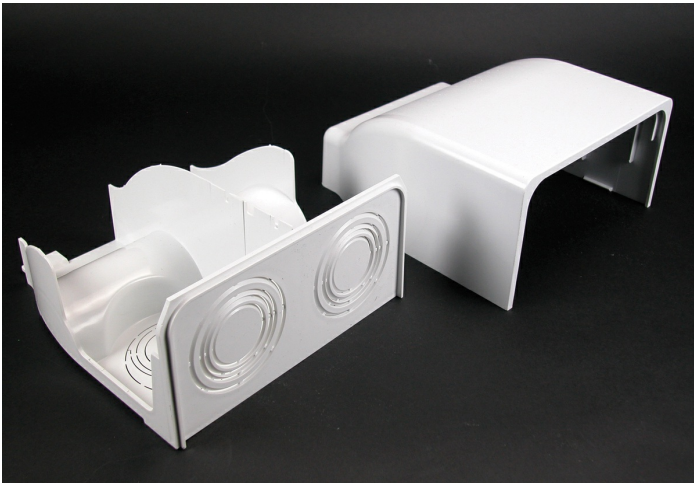

Wiremold
5400 Radiused Divided Entrance Cap Fitting
Part No. 5410DFO

FiberReady divided fitting to feed 5400 Series Raceway. Includes 1", 1 1/4", 1 1/2", and 2" trade size KOs on back and top.

Features & Benefits

FiberReady divided fitting to feed 5400 Series Raceway. Includes 1", 1 1/4", 1 1/2", and 2" trade size KOs on back and top.

Specifications

General Info

Product Line	Wiremold	UPC Number	786776057225
Country Of Origin	United States	Application Sector	Residential/Commercial

Standard	cULus Listed Raceway: File E90378 Guide RJTX. Complies with flammability requirements of UL-5A. Fittings: File E90377 Guide RJYT. Meets Article 388 of NEC. UL Listed for up to 600V. Meets Section 12-1600 of CEC.	Type	Raceway
----------	---	------	---------

Dimensions

Product Width US	7.1 in	Product Height US	3.5 in
------------------	--------	-------------------	--------

Product Length US	7.5 in
-------------------	--------

Listing Agencies / 3rd Party Agencies