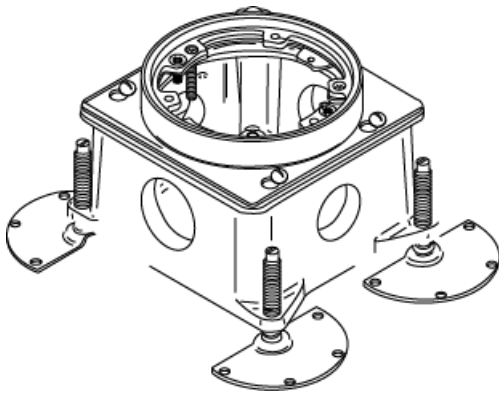

Wiremold
889B Cast-Iron Floor Box
Part No. 889B

The 880 Series Floor Box provides an excellent solution for the low density power or communication requirements in open space areas. The 880 Series brings the power or communication service directly to the workstation. The 880 Series comes in a cast iron version for on grade applications and an economical stamped steel version for above grade applications. The 880 Series is supported by one of the most complete lines of brass, brushed aluminum, and nonmetallic activations in the industry. Some applications for the 880 Series Floor Box are retail facilities, commercial offices, hotels, and financial institutions.

Features & Benefits

The 880 Series Floor Box provides an excellent solution for the low density power or communication requirements in open space areas. The 880 Series brings the power or communication service directly to the workstation. The 880 Series comes in a cast iron version for on grade applications and an economical stamped steel version for above grade applications. The 880 Series is supported by one of the most complete lines of brass, brushed aluminum, and nonmetallic activations in the industry. Some applications for the 880 Series Floor Box are retail facilities, commercial offices, hotels, and financial institutions.

Dimensions

Product Width US	4.8 in	Product Depth US	4.8 in
Product Height US	3.5 in	Cubic Capacity	40 in ³

Listing Agencies / 3rd Party Agencies

cULus ListingNumber	E2961	cULus Listed	Yes
---------------------	-------	--------------	-----