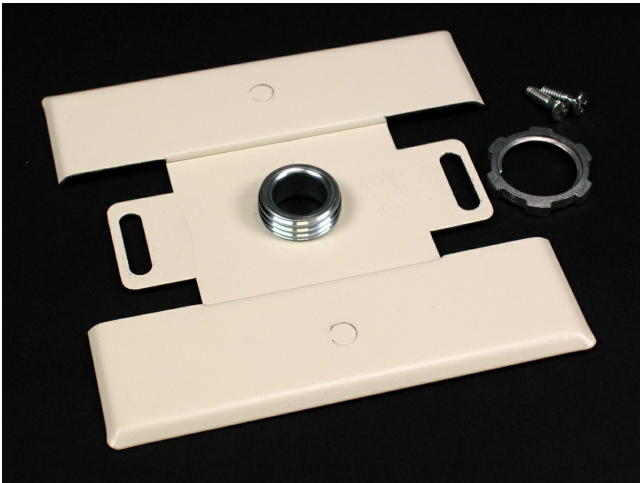

Wiremold
2400 Back Feed Fitting
Part No. V2451H

Feeds 2400 Series Raceway from an existing outlet box. Includes 1/2" trade size male bushing and lock nut washer for grounding.

Features & Benefits

Feeds 2400 Series Raceway from an existing outlet box. Includes 1/2" trade size male bushing and lock nut washer for grounding.

Specifications

General Info

Product Line	Wiremold	UPC Number	786776170528
Country Of Origin	United States	Application Sector	Residential/Commercial
Standard	cULus Listed Raceway: FileE4376 Guide RJBT. Fittings: File E41751 Guide RJPR. Base & Blank Cover: Meets Article 386 of NEC. Meets Section 12-600 of CEC.	Type	Raceway

Dimensions

Product Width US	4.5 in	Product Length US	4.5 in
------------------	--------	-------------------	--------

Listing Agencies / 3rd Party Agencies

cULus ListingNumber	E41751	cULus Listed	Yes
---------------------	--------	--------------	-----