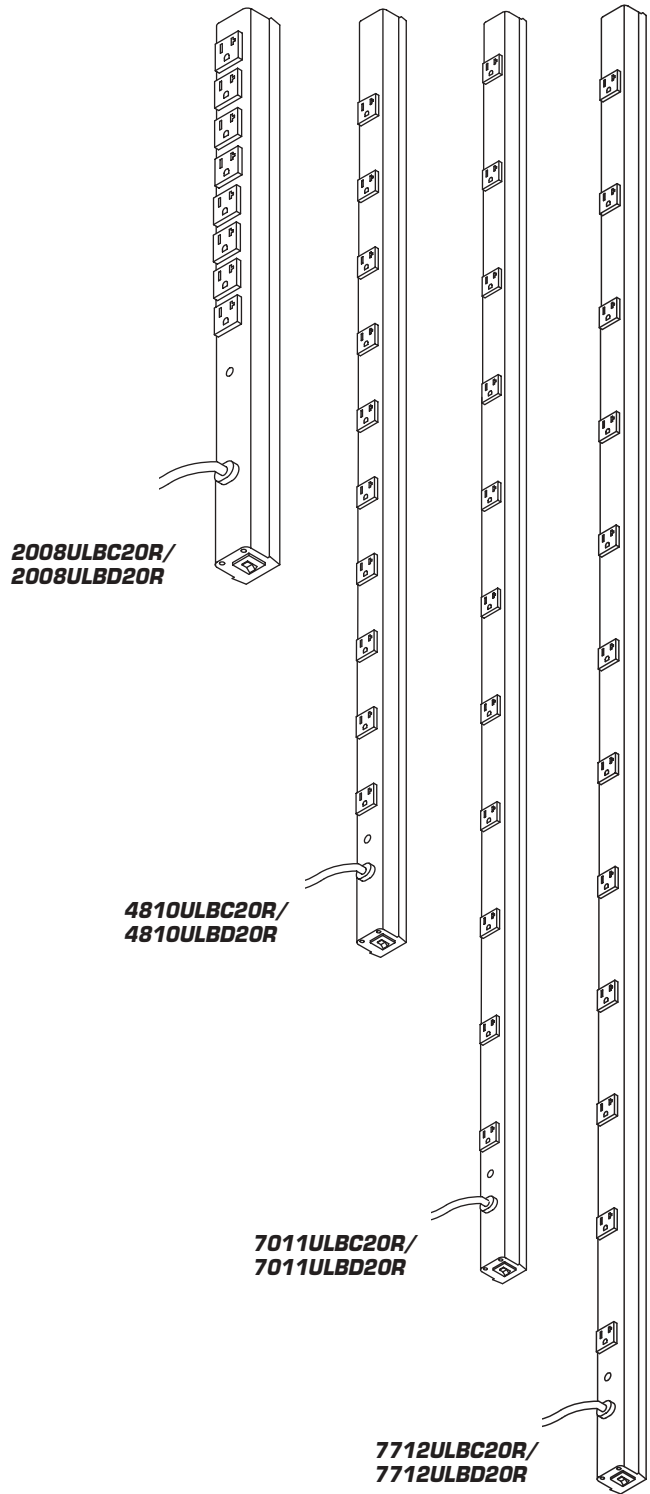

20A CabinetMATE Plug-In Outlet Centers

Catalog No./Item	Description/Specifications
2008ULBC20R 2008ULBD20R 2008ULBC20R-TL * 2008ULBD20R-TL *	CabinetMATE Plug-In Outlet Center – Eight 20A outlets with t-slots. 6' [1.8m] or 15' [4.6m] cord. Length 20" [508mm]. Receptacle center-to-center 1 1/4" [32mm]. Units available with straight blade or NEMA L5-20P locking plug.
4810ULBC20R 4810ULBD20R 4810ULBC20R-TL * 4810ULBD20R-TL *	CabinetMATE Plug-In Outlet Center – Ten 20A outlets with t-slots. 6' [1.8m] or 15' [4.6m] cord. Length 48" [1.2m]. Receptacle center-to-center 4" [102mm]. Units available with straight blade or NEMA L5-20P locking plug.
7011ULBC20R 7011ULBD20R 7011ULBC20R-TL * 7011ULBD20R-TL *	CabinetMATE Plug-In Outlet Center – Eleven 20A outlets with t-slots. 6' [1.8m] or 15' [4.6m] cord. Length 70" [1.6m]. Receptacle center-to-center 6" [152mm]. Units available with straight blade or NEMA L5-20P locking plug.
7712ULBC20R 7712ULBD20R 7712ULBC20R-TL * 7712ULBD20R-TL *	CabinetMATE Plug-In Outlet Center – Twelve 20A outlets with t-slots. 6' [1.8m] or 15' [4.6m] cord. Length 77" [2m]. Receptacle center-to-center 6" [152mm]. Units available with straight blade or NEMA L5-20P locking plug.

**2008ULBC20R/
2008ULBD20R**

**4810ULBC20R/
4810ULBD20R**

**7011ULBC20R/
7011ULBD20R**

**7712ULBC20R/
7712ULBD20R**