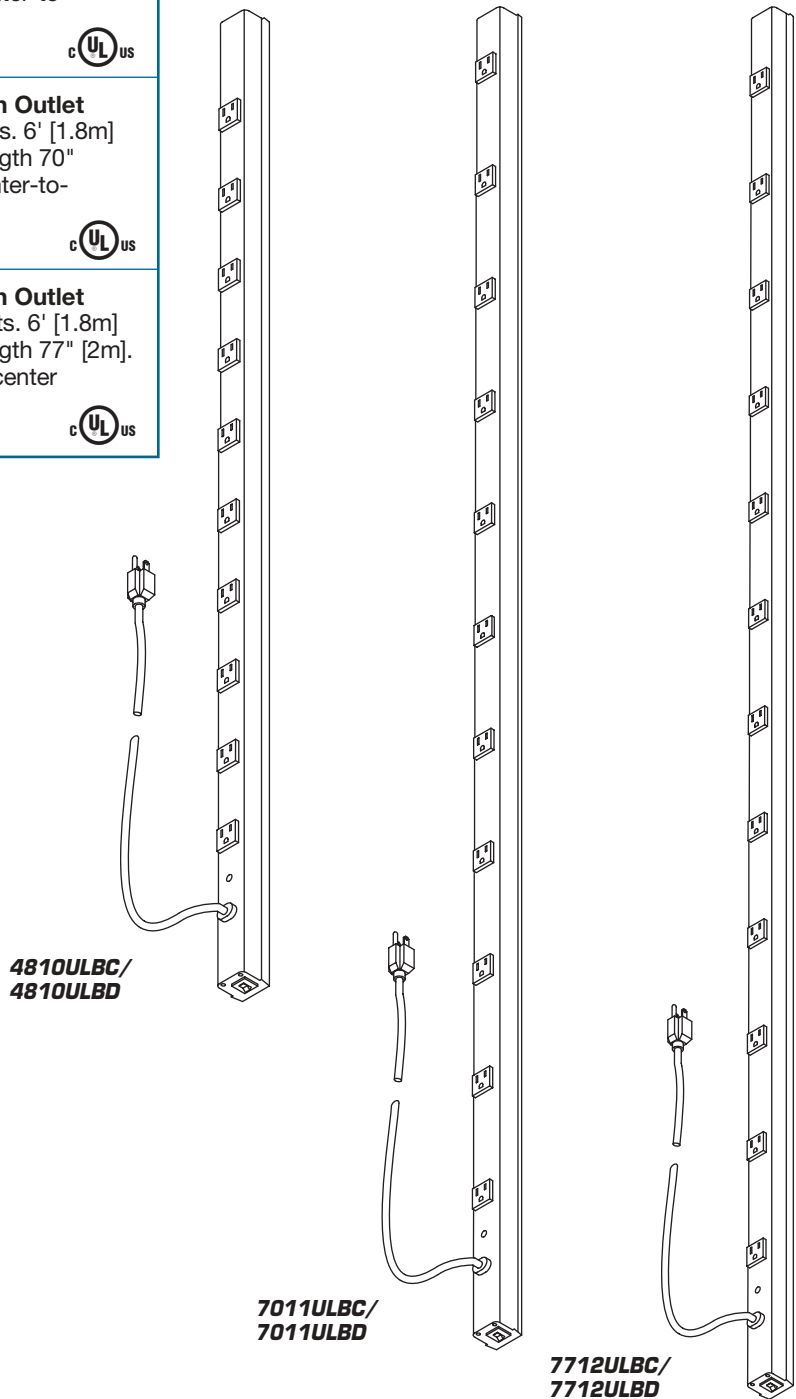

## 15A CabinetMATE Plug-In Outlet Centers

Catalog No./Item	Description/Specifications
4810ULBC 4810ULBD	<b>CabinetMATE Plug-In Outlet Center</b> – Ten outlets. 6' [1.8m] or 15' [4.6m] cord. Length 48" [1.2m]. Receptacle center-to-center 4" [102mm]. <div style="text-align: right;">  </div>
7011ULBC 7011ULBD	<b>CabinetMATE Plug-In Outlet Center</b> – Eleven outlets. 6' [1.8m] or 15' [4.6m] cord. Length 70" [1.8m]. Receptacle center-to-center 6" [152mm]. <div style="text-align: right;">  </div>
7712ULBC 7712ULBD	<b>CabinetMATE Plug-In Outlet Center</b> – Twelve outlets. 6' [1.8m] or 15' [4.6m] cord. Length 77" [2m]. Receptacle center-to-center 6" [152mm]. <div style="text-align: right;">  </div>