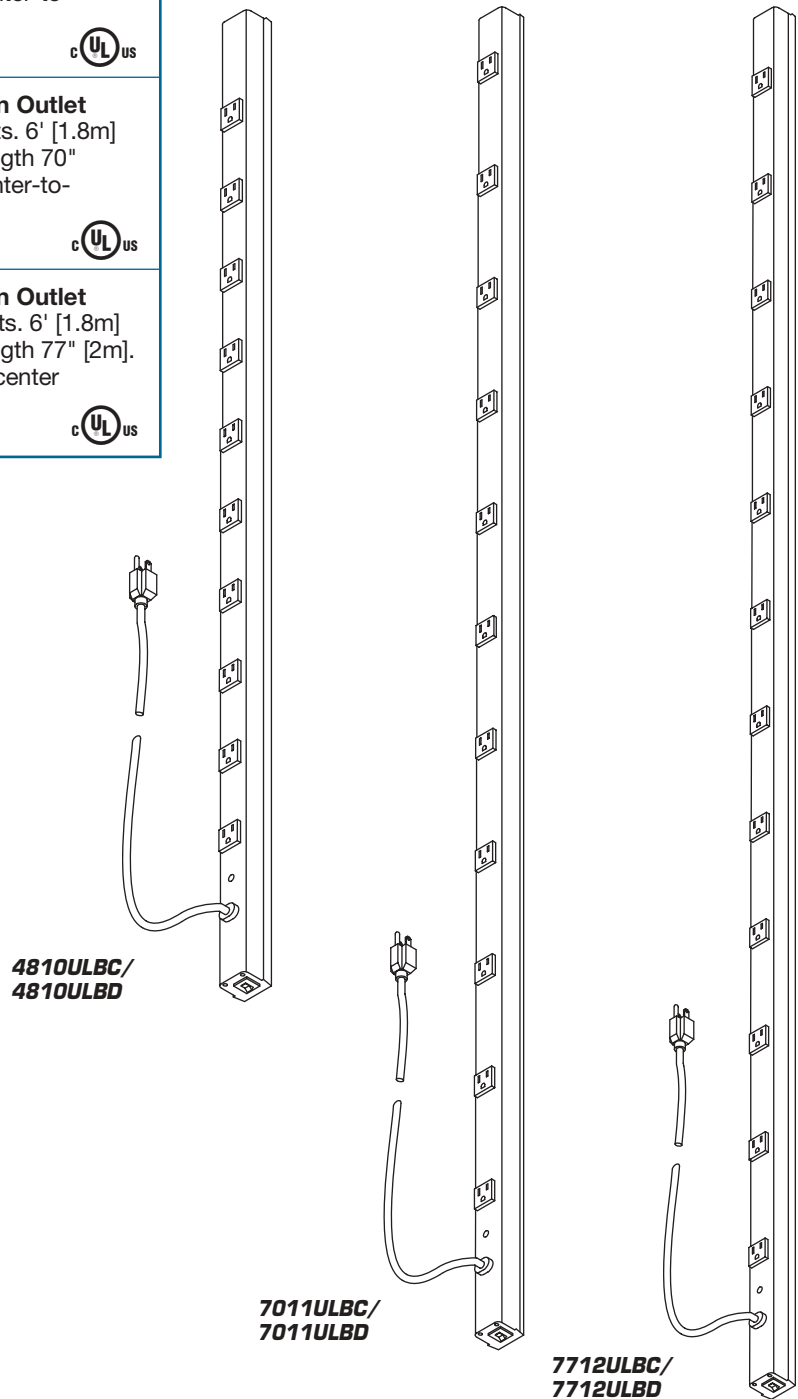

J60B0B (Front & Back)

J24B0B (Front & Back)

J06B0B20X (Front & Back)

15A CabinetMATE Plug-In Outlet Centers

| Catalog No./Item | Description/Specifications |
|----------------------|---|
| 4810ULBC 4810ULBD | CabinetMATE Plug-In Outlet Center – Ten outlets. 6' [1.8m] or 15' [4.6m] cord. Length 48" [1.2m]. Receptacle center-to-center 4" [102mm].  |
| 7011ULBC 7011ULBD | CabinetMATE Plug-In Outlet Center – Eleven outlets. 6' [1.8m] or 15' [4.6m] cord. Length 70" [1.8m]. Receptacle center-to-center 6" [152mm].  |
| 7712ULBC 7712ULBD | CabinetMATE Plug-In Outlet Center – Twelve outlets. 6' [1.8m] or 15' [4.6m] cord. Length 77" [2m]. Receptacle center-to-center 6" [152mm].  |

20A CabinetMATE Plug-In Outlet Centers

| Catalog No./Item | Description/Specifications |
|--|--|
| 2008ULBC20R 2008ULBD20R 2008ULBC20R-TL * 2008ULBD20R-TL * | CabinetMATE Plug-In Outlet Center – Eight 20A outlets with t-slots. 6' [1.8m] or 15' [4.6m] cord. Length 20" [508mm]. Receptacle center-to-center 1 1/4" [32mm]. Units available with straight blade or NEMA L5-20P locking plug. |
| 4810ULBC20R 4810ULBD20R 4810ULBC20R-TL * 4810ULBD20R-TL * | CabinetMATE Plug-In Outlet Center – Ten 20A outlets with t-slots. 6' [1.8m] or 15' [4.6m] cord. Length 48" [1.2m]. Receptacle center-to-center 4" [102mm]. Units available with straight blade or NEMA L5-20P locking plug. |
| 7011ULBC20R 7011ULBD20R 7011ULBC20R-TL * 7011ULBD20R-TL * | CabinetMATE Plug-In Outlet Center – Eleven 20A outlets with t-slots. 6' [1.8m] or 15' [4.6m] cord. Length 70" [1.6m]. Receptacle center-to-center 6" [152mm]. Units available with straight blade or NEMA L5-20P locking plug. |
| 7712ULBC20R 7712ULBD20R 7712ULBC20R-TL * 7712ULBD20R-TL * | CabinetMATE Plug-In Outlet Center – Twelve 20A outlets with t-slots. 6' [1.8m] or 15' [4.6m] cord. Length 77" [2m]. Receptacle center-to-center 6" [152mm]. Units available with straight blade or NEMA L5-20P locking plug. |