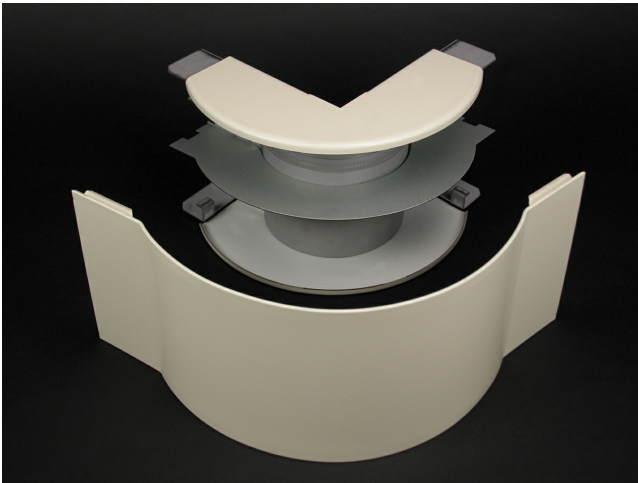

Wiremold  
4000 Radiused Full Capacity External Elbow Fitting  
Part No. V4018FO

Full capacity 90 degree external corner. Used in both divided and undivided applications. Provides 2" (51mm) cable bend radius control for UTP, STP and fiber optic installations. Ideal for new installations whether the cable is lay-in or pull-through.

## Features & Benefits

Full capacity 90 degree external corner. Used in both divided and undivided applications. Provides 2" (51mm) cable bend radius control for UTP, STP and fiber optic installations. Ideal for new installations whether the cable is lay-in or pull-through.

### Dimensions

Product Width US	6.25 in	Product Length US	6.25 in
------------------	---------	-------------------	---------