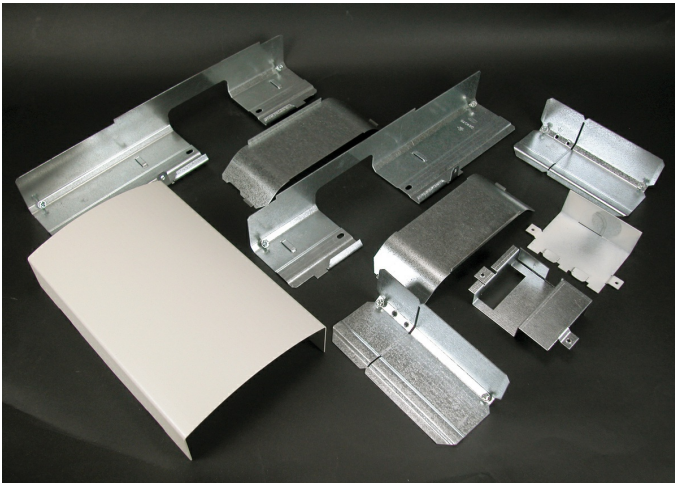

**Wiremold**  
**Discontinued - DS4000 Small Obstacle Transition Fitting**  
Part No. DS4075-DV

Passes DS4000 Series Raceway over previously installed conduit or raceways as large as 2400 Series Raceway. Also creates transition of 500, 700 or 2400D Series Raceway from DS4000 Series Raceway.

## Features & Benefits

Passes DS4000 Series Raceway over previously installed conduit or raceways as large as 2400 Series Raceway. Also creates transition of 500, 700 or 2400D Series Raceway from DS4000 Series Raceway.