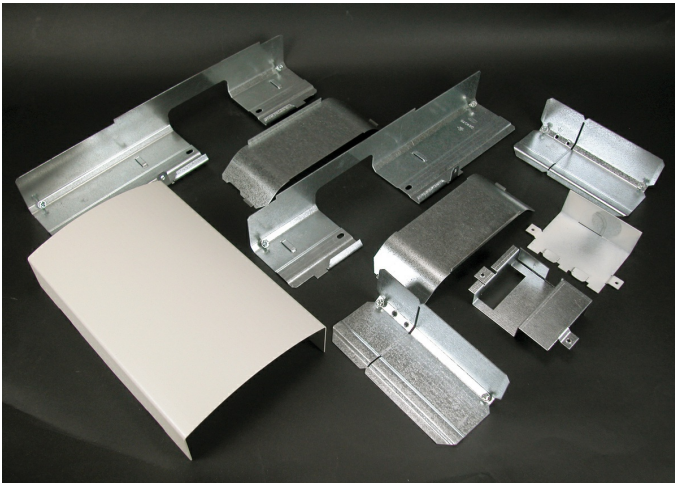

Wiremold
Discontinued - DS4000 Small Obstacle Transition Fitting
Part No. DS4075-BK

Passes DS4000 Series Raceway over previously installed conduit or raceways as large as 2400 Series Raceway. Also creates transition of 500, 700 or 2400D Series Raceway from DS4000 Series Raceway.

Features & Benefits

Passes DS4000 Series Raceway over previously installed conduit or raceways as large as 2400 Series Raceway. Also creates transition of 500, 700 or 2400D Series Raceway from DS4000 Series Raceway.

Specifications

General Info

Product Line	Wiremold	UPC Number	786776081602
Country Of Origin	United States	Application Sector	Commercial
Standard	cULus Listed Raceway: File E4376 Guide RJBT. Fittings: File E41751 Guide RJPR. Base & Blank Cover: Meets Article 386 of NEC. Meets Section 12-600 of CEC.	Type	Raceway