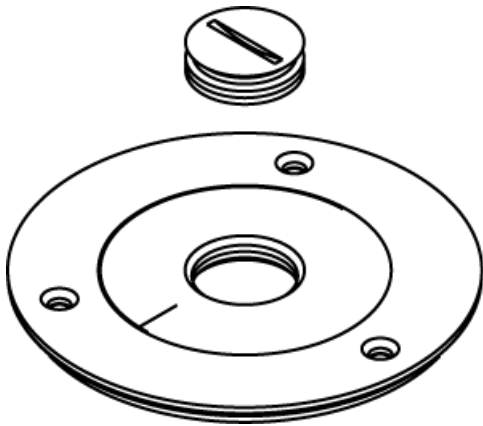

Wiremold  
880 Series™ and Ratchet-Pro 881 Series Brass Cover Plate  
Part No. 896TCK-3/4

Brass cover plate with 3/4" (19.1mm) threaded opening for tile.  
NOTE: For carpet or tile installations. All cover plates are furnished with gasket and three screws. The 895P Polycarbonate Series Cover Plates must be field modified for dual service.

## Features & Benefits

Brass cover plate with 3/4" (19.1mm) threaded opening for tile. Furnished with gasket and three screws.

### Dimensions

Product Width US	4.25 in
------------------	---------