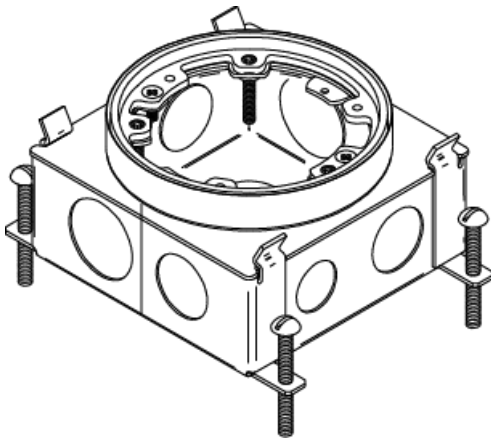

**Wiremold**  
**886B Stamped Steel Floor Box**  
Part No. 886B

The 880 Series Floor Box provides an excellent solution for the low density power or communication requirements in open space areas. The 880 Series brings the power or communication service directly to the workstation. The 880 Series comes in a cast iron version for on grade applications and an economical stamped steel version for above grade applications. The 880 Series is supported by one of the most complete lines of brass, brushed aluminum, and nonmetallic activations in the industry. Some applications for the 880 Series Floor Box are retail facilities, commercial offices, hotels, and financial institutions.

## Features & Benefits

The 880 Series Floor Box provides an excellent solution for the low density power or communication requirements in open space areas. The 880 Series brings the power or communication service directly to the workstation. The 880 Series comes in a cast iron version for on grade applications and an economical stamped steel version for above grade applications. The 880 Series is supported by one of the most complete lines of brass, brushed aluminum, and nonmetallic activations in the industry. Some applications for the 880 Series Floor Box are retail facilities, commercial offices, hotels, and financial institutions.

### Dimensions

Product Width US	4.8 in	Product Depth US	4.8 in
Product Height US	2.75 in	Cubic Capacity	39 in <sup>3</sup>