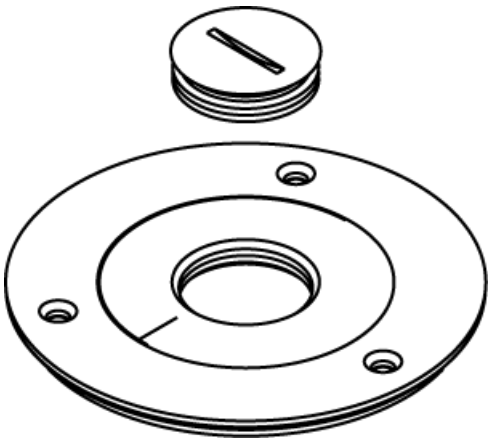

Wiremold  
880 Series™ and Ratchet-Pro 881 Series Brass Cover Plate  
Part No. 896TCK-1

Brass cover plate with 1" (25mm) threaded opening for tile. NOTE: For carpet or tile installations. All cover plates are furnished with gasket and three screws. The 895P Polycarbonate Series Cover Plates must be field modified for dual service.

## Features & Benefits

Brass cover plate with 1" (25mm) threaded opening for tile. Furnished with gasket and three screws.