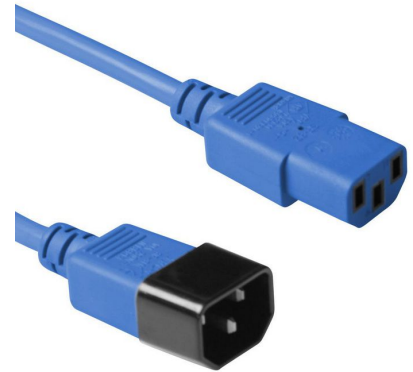

MPN: PE1413B3

Blue power cable C14 to C13, 3M

The PE1413B3 Blue Power Cable provides a reliable and robust connection for your devices. This 3-meter power cable features a C14 female connector on one end and a C13 male connector on the other, making it ideal for connecting devices like computers, monitors, and other equipment to a power distribution unit (PDU) or UPS. Built to European quality standards, this cable ensures a secure and stable power supply. With over 20 years of experience, MicroConnect delivers premium quality at a fair price, and this power cable is no exception, providing a dependable solution for your power connectivity needs. The blue color aids in easy identification within complex setups.

Specifications

Features	Cable length	3 m
	Connector 1	C13 coupler
	Connector 1 form factor	Straight
	Connector 1 gender	Female
	Connector 2	C14 coupler
	Connector 2 form factor	Straight
	Connector 2 gender	Male
	Product colour	Blue
Vendor information	Brand Name	MicroConnect
	Warranty	25 Year(s)

Other products in this series

Cable length	Black	Blue	Red	White
0.5	PE040605			PE040605W
0.9		PE1413B09	PE1413R09	
1	PE040610			PE040610W
1.2	PE040612			
1.8	PE040618	PE1413B18	PE1413R18	
2	PE040620-16A			PE040620W
3	PE040630	PE1413B3	PE1413R3	PE040630W
5	PE040650			PE040650W
10	PE0406100			