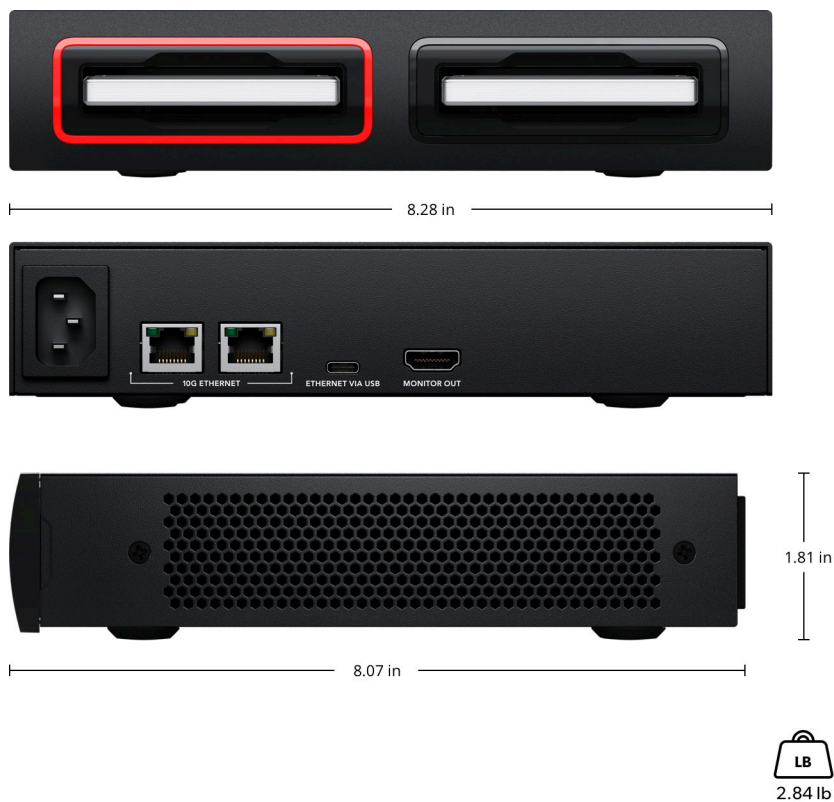

Operating Systems

Mac 12.0 Monterey,
Mac 13.0 Ventura or later.

Windows 10, 64-bit.
Windows 11.

Power Requirements

Power Supply

Internal 100 - 240V AC 50/60Hz with IEC C14 mains input.

Power Usage

25W without SSDs.

Physical Specifications