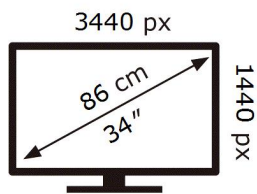

S34C652VAU

32 kWh/1000h

ABCDEF **G**

HDR

51 kWh/1000h

2019/2013