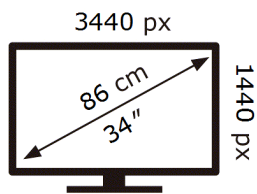

SAMSUNG

S34C652VAU

32 kWh/1000h

ABCDEF **G**

51 kWh/1000h

2019/2013