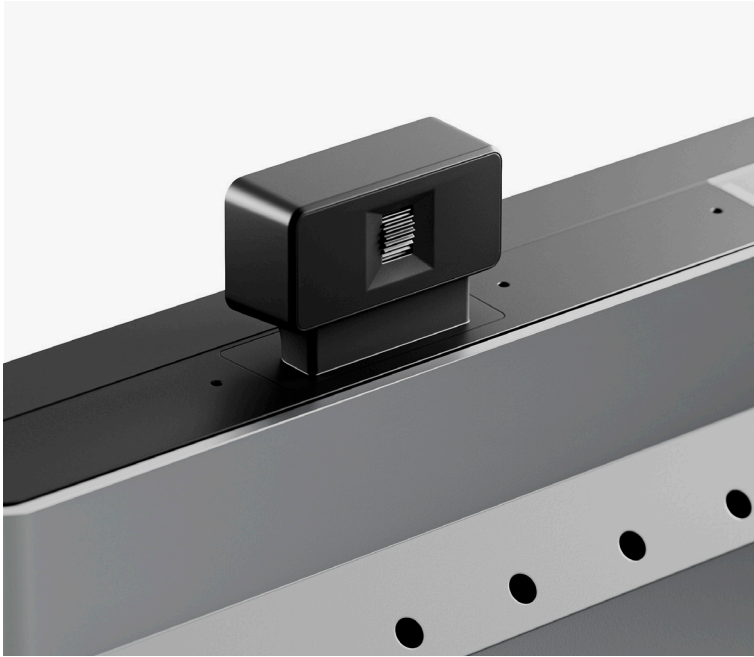

Pivot, Tilt, Swivel

Adjustable stand

Our aluminium stand makes it easy to position Clarity Pro Touch exactly where you need it. Simply raise pivot, tilt and swivel the display for ergonomic comfort. Combined with its 178° viewing angle, Clarity Pro Touch is a versatile inclusion in any workstation.

Landscape or Portrait

switch in seconds

With Clarity Pro Touch's smart rotation sensor, it takes just seconds to switch from landscape to portrait, perfect for editing vertical video, answering emails or monitoring a livestream. When you're done, switching back is just as easy.

8MP Auto-Retracting Webcam

Look stunning, but only when you want to with our smart webcam. It automatically sides up when you need it and disappears when you don't, protecting your privacy. Adjusting your framing is easy with its rear dial, perfect for multi-user workstations.