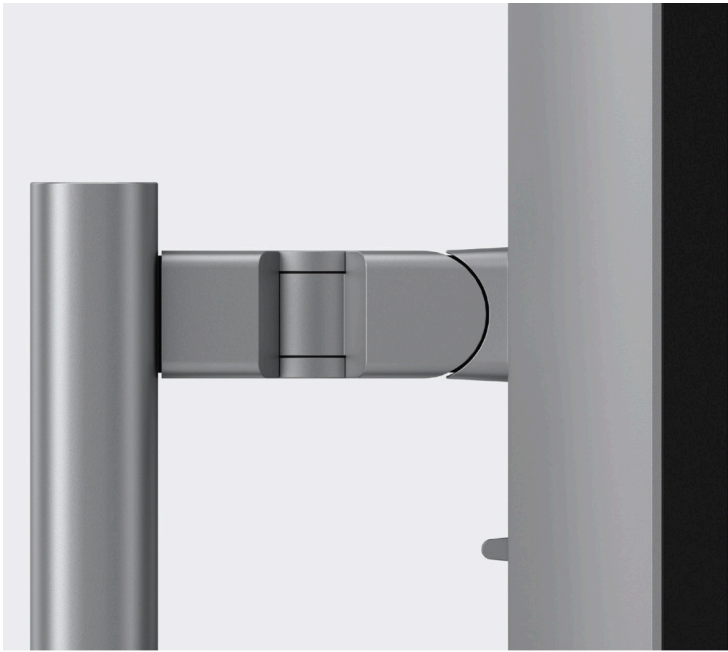

Edge To Edge Display

immersive experience

Clarity's near-borderless 27" Edge to Edge display delivers a spectacular and immersive picture. Whether you're working or enjoying a well-earned break, it's a digital showroom unlike any other.

Pivot, Tilt, Swivel

Adjustable stand

Our aluminium stand makes it easy to position Clarity Pro Touch exactly where you need it. Simply raise pivot, tilt and swivel the display for ergonomic comfort. Combined with its 178° viewing angle, Clarity Pro Touch is a versatile inclusion in any workstation.