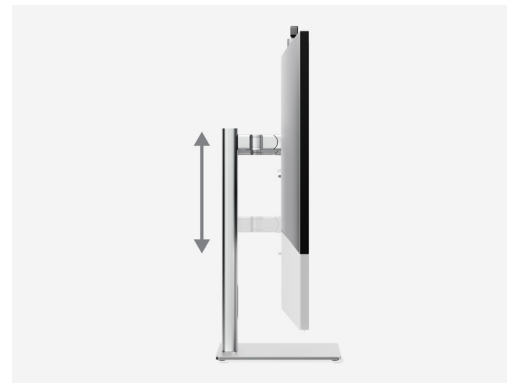

Edge To Edge Display

immersive experience

Clarity's near-borderless 27" Edge to Edge display delivers a spectacular and immersive picture. Whether you're working or enjoying a well-earned break, it's a digital showroom unlike any other.

Pivot, Tilt, Swivel

Adjustable stand

Our aluminium stand makes it easy to position Clarity Pro Touch exactly where you need it. Simply raise pivot, tilt and swivel the display for ergonomic comfort. Combined with its 178° viewing angle, Clarity Pro Touch is a versatile inclusion in any workstation.