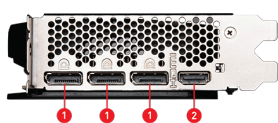

CONNECTIONS

1. DisplayPort
2. HDMI™