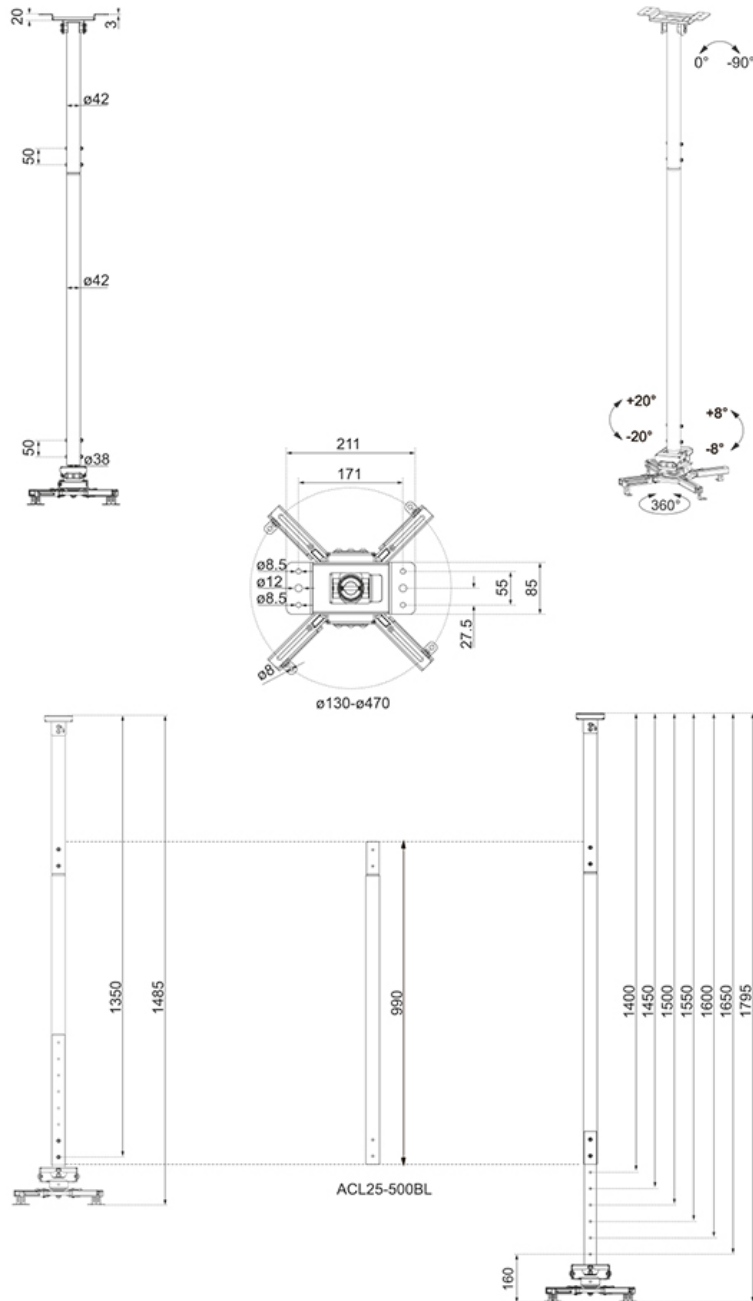

## NEOMOUNTS ACL25-500BL EXTENSION POLE BEAMER CEILING MOUNT - H 89 CM

#### FUNCTIE

Height adjustment	89 cm
Height	99 cm
Width	3,9 cm
Depth	3,9 cm
Adjustment type	Manual

### Neomounts ACL25-500BL Extension pole beamer ceiling mount - h 89 cm - suitable for CL25-540BL1/550BL1 - black

The Neomounts ACL25-500BL is an extension pole for projector ceiling mount models CL25-540BL1 and CL25-550BL1. This pole can be used as extra extension to the pole already included with the models. In this way, the height of the ceiling mounts can be increased with an extra 89 cm.

## NEOMOUNTS ACL25-500BL EXTENSION POLE BEAMER CEILING MOUNT - H 89 CM

Combination CL25-540BL1 + ACL25-500BL

Neomounts

Measuring unit: mm