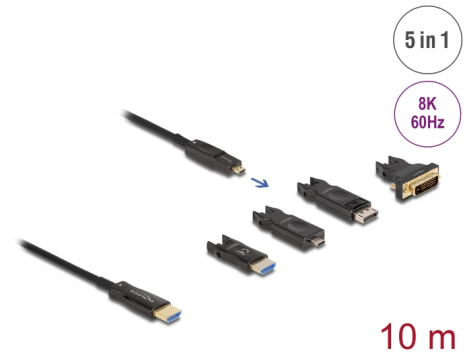

## Description

This **HDMI cable** by Delock can be used to connect devices with an HDMI interface, such as televisions, Blu-ray players, monitors or projectors. By supporting a maximum bandwidth of **48 Gbps**, content can be displayed with resolutions of up to **8K Ultra HD** (7680 x 4320 @ 60 Hz).

### Active Optical Cable

This active optical cable uses optical fiber to transmit high-speed signals. Compared to traditional copper cable, it is **softer, thinner, lighter**, and can transmit signals over longer distances **without loss**.

### 5 in 1 HDMI Cable

On the input side, there is a compact Micro HDMI port; the **included adapters** can be used to connect to a source with USB-C™, DisplayPort, HDMI-A, or DVI and up to 3840 x 2160.

## Technical details

- Connectors:
  - Input: 1 x HDMI Micro-D male
  - Output: 1 x HDMI-A male
- Active optical cable: fiber / copper hybrid cable
- High Speed HDMI specification
- Fixed signal direction
- Transmission of audio and video signals
- Data transfer rate up to 48 Gbps
- Maximum resolution (depending on the system and the connected hardware):
  - HDMI up to 7680 x 4320 @ 60 Hz
  - HDMI up to 3840 x 2160 @ 144 Hz
  - DisplayPort / USB Type-C™ up to 3840 x 2160 @ 60 Hz
  - DVI up to 3840 x 2160 @ 30 Hz
- Supports HDR (High Dynamic Range)
- Supports HDCP 1.4 and 2.2
- Cable diameter: ca. 5.4 mm
- Contacts gold-plated